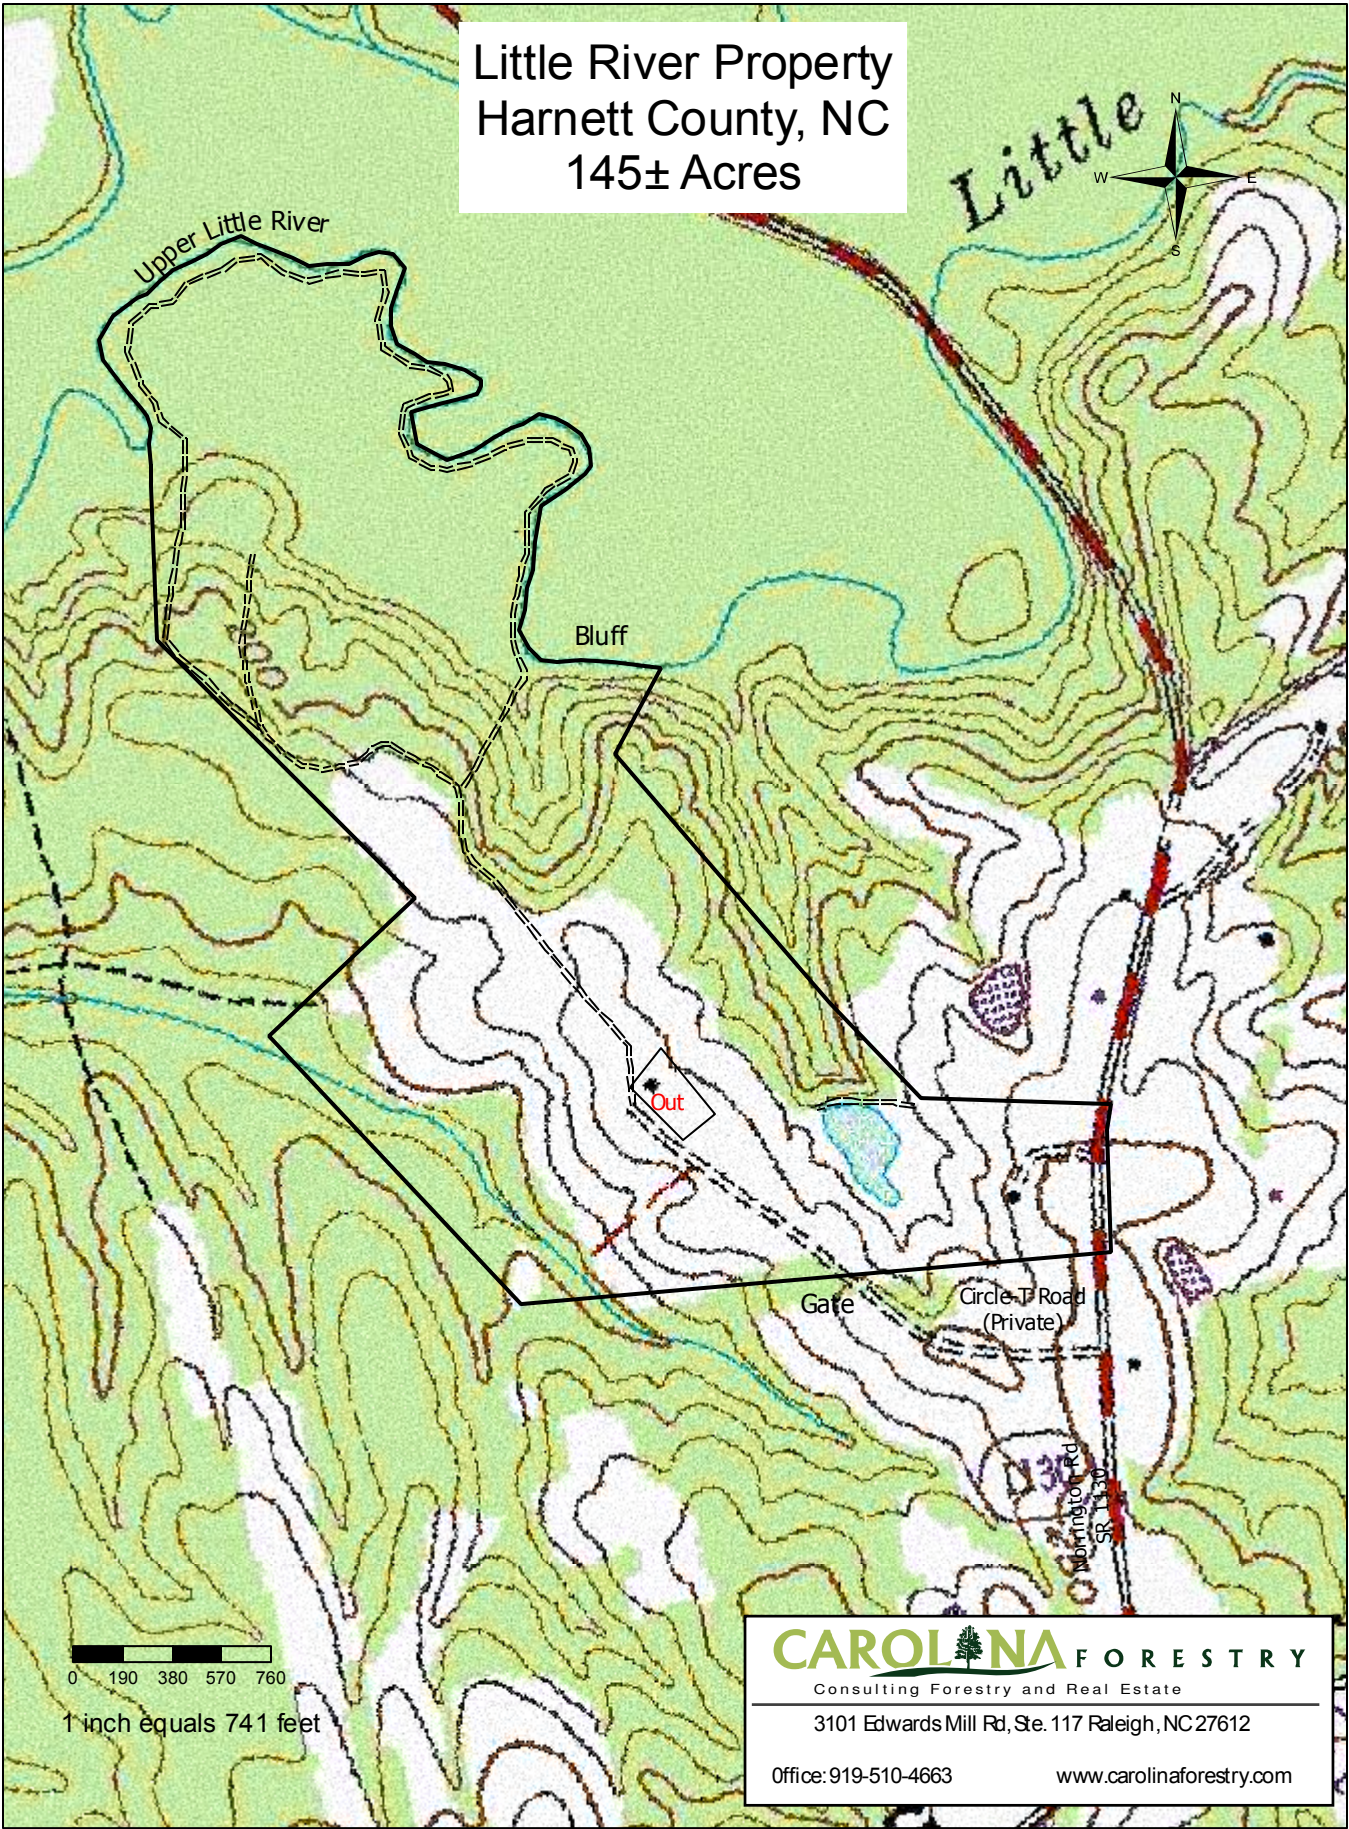

Little River Property
Harnett County, NC
145± Acres

0 190 380 570 760

1 inch equals 741 feet

CAROLINA FORESTRY
Consulting Forestry and Real Estate
3101 Edwards Mill Rd, Ste. 117 Raleigh, NC 27612
Office: 919-510-4663 www.carolinaforestry.com