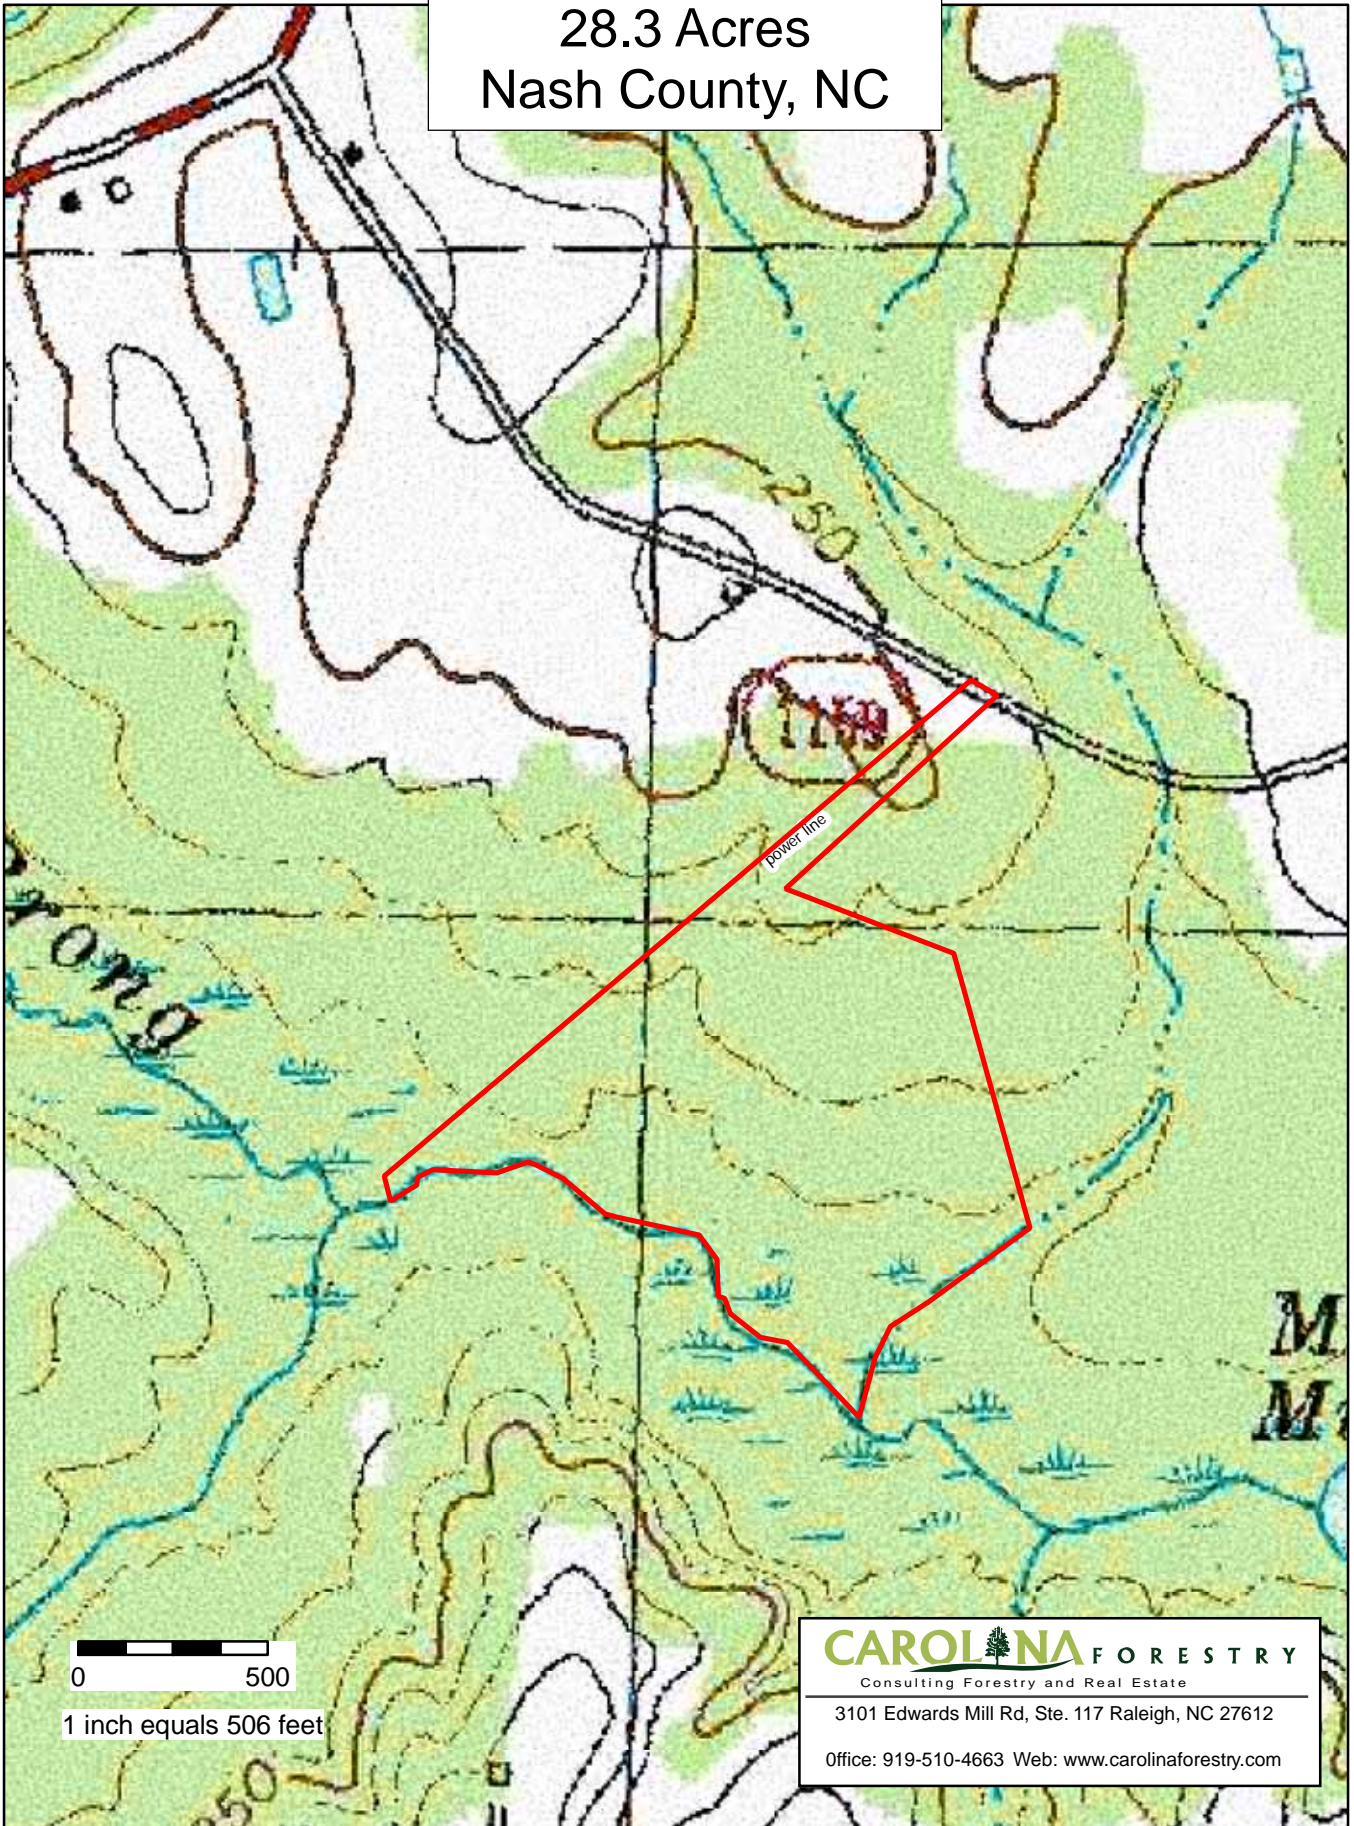

Cone Road Property
28.3 Acres
Nash County, NC

0 500

1 inch equals 506 feet

CAROLINA FORESTRY
Consulting Forestry and Real Estate

3101 Edwards Mill Rd, Ste. 117 Raleigh, NC 27612

Office: 919-510-4663 Web: www.carolinaforestry.com