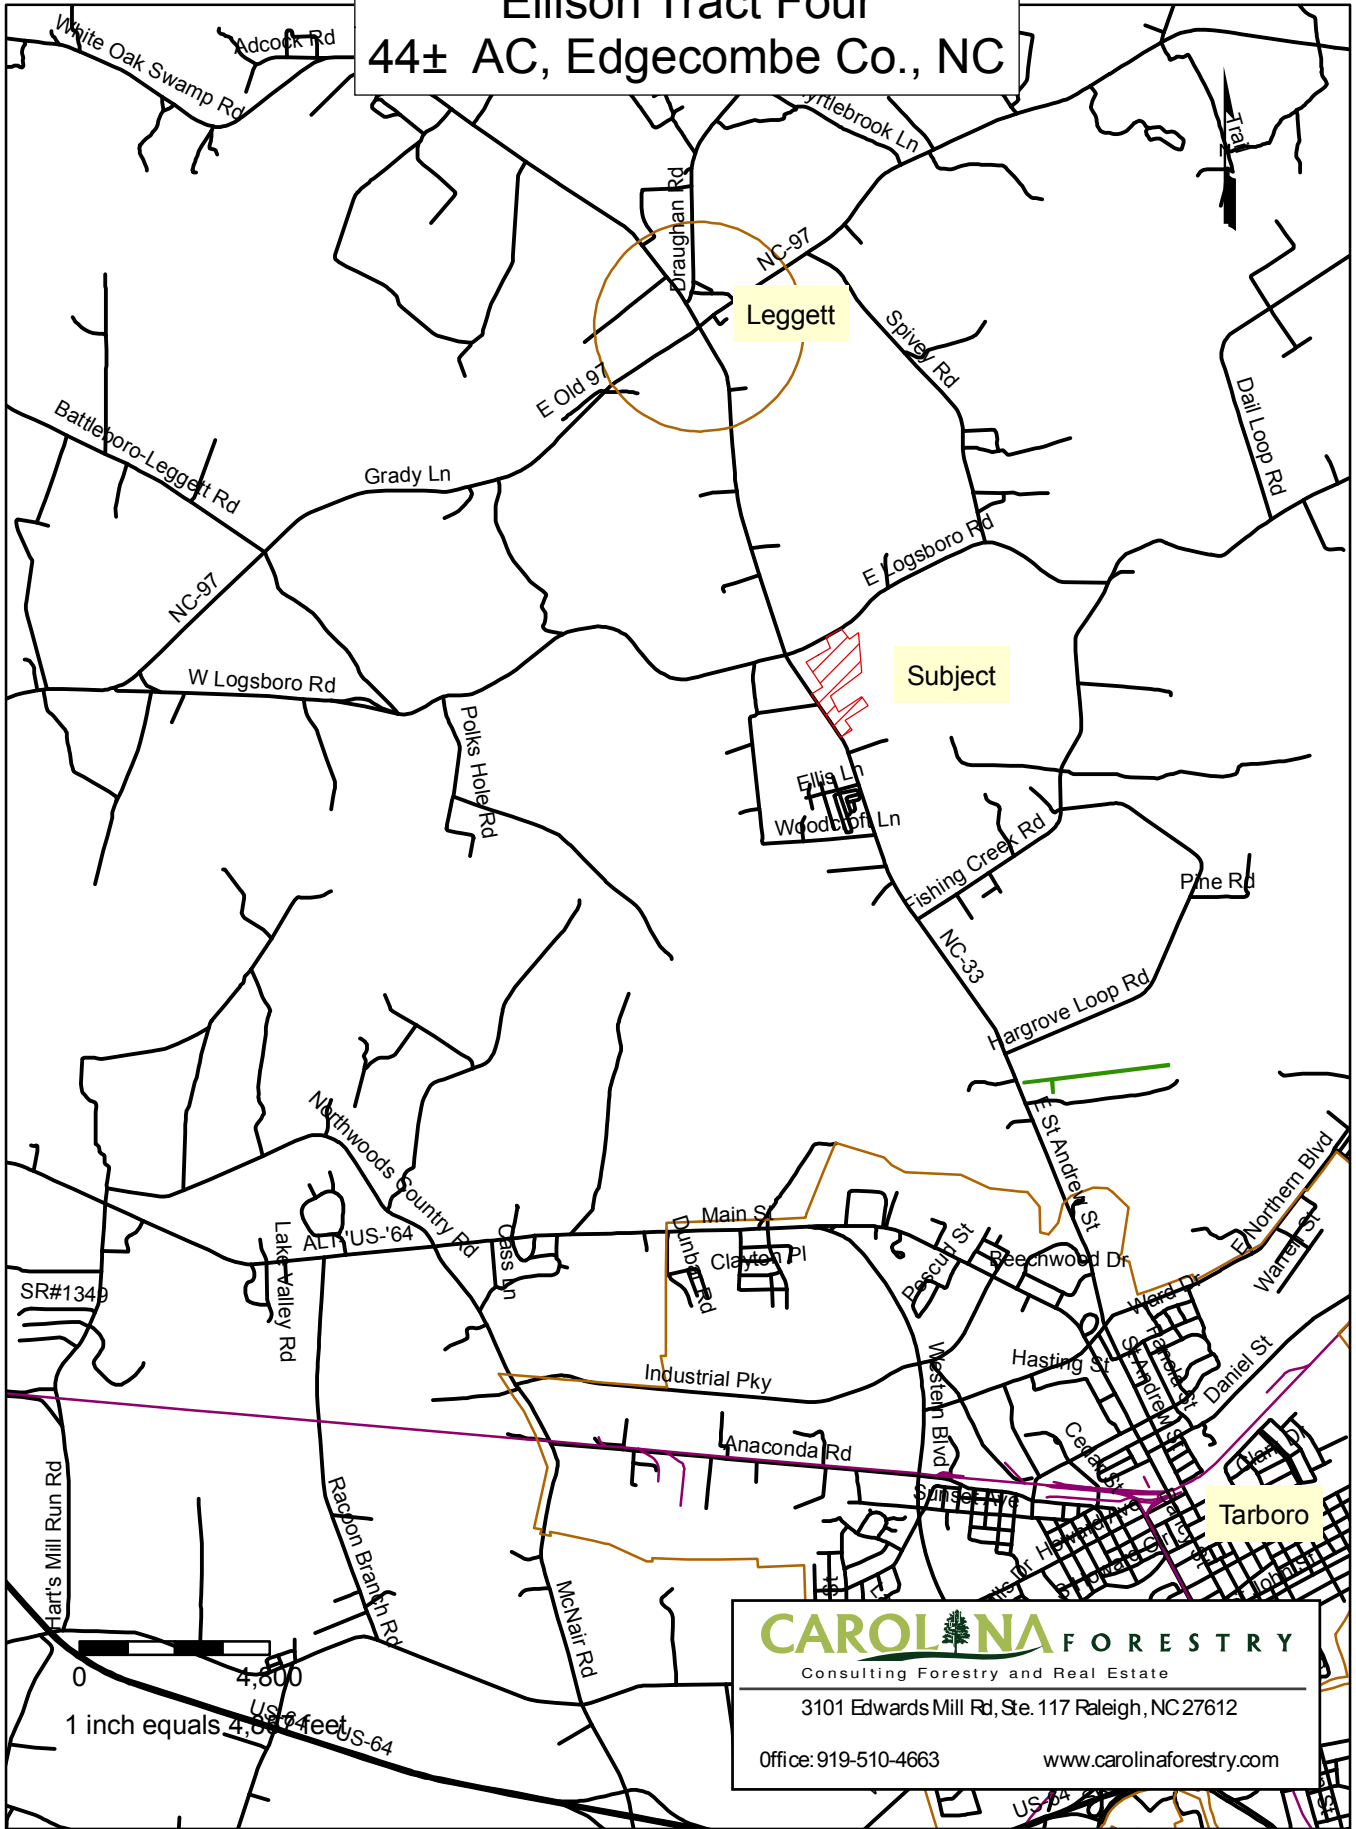

Ellison Tract Four 44± AC, Edgecombe Co., NC

CAROLINA FORESTRY
Consulting Forestry and Real Estate
3101 Edwards Mill Rd, Ste. 117 Raleigh, NC 27612
Office: 919-510-4663 www.carolinaforestry.com