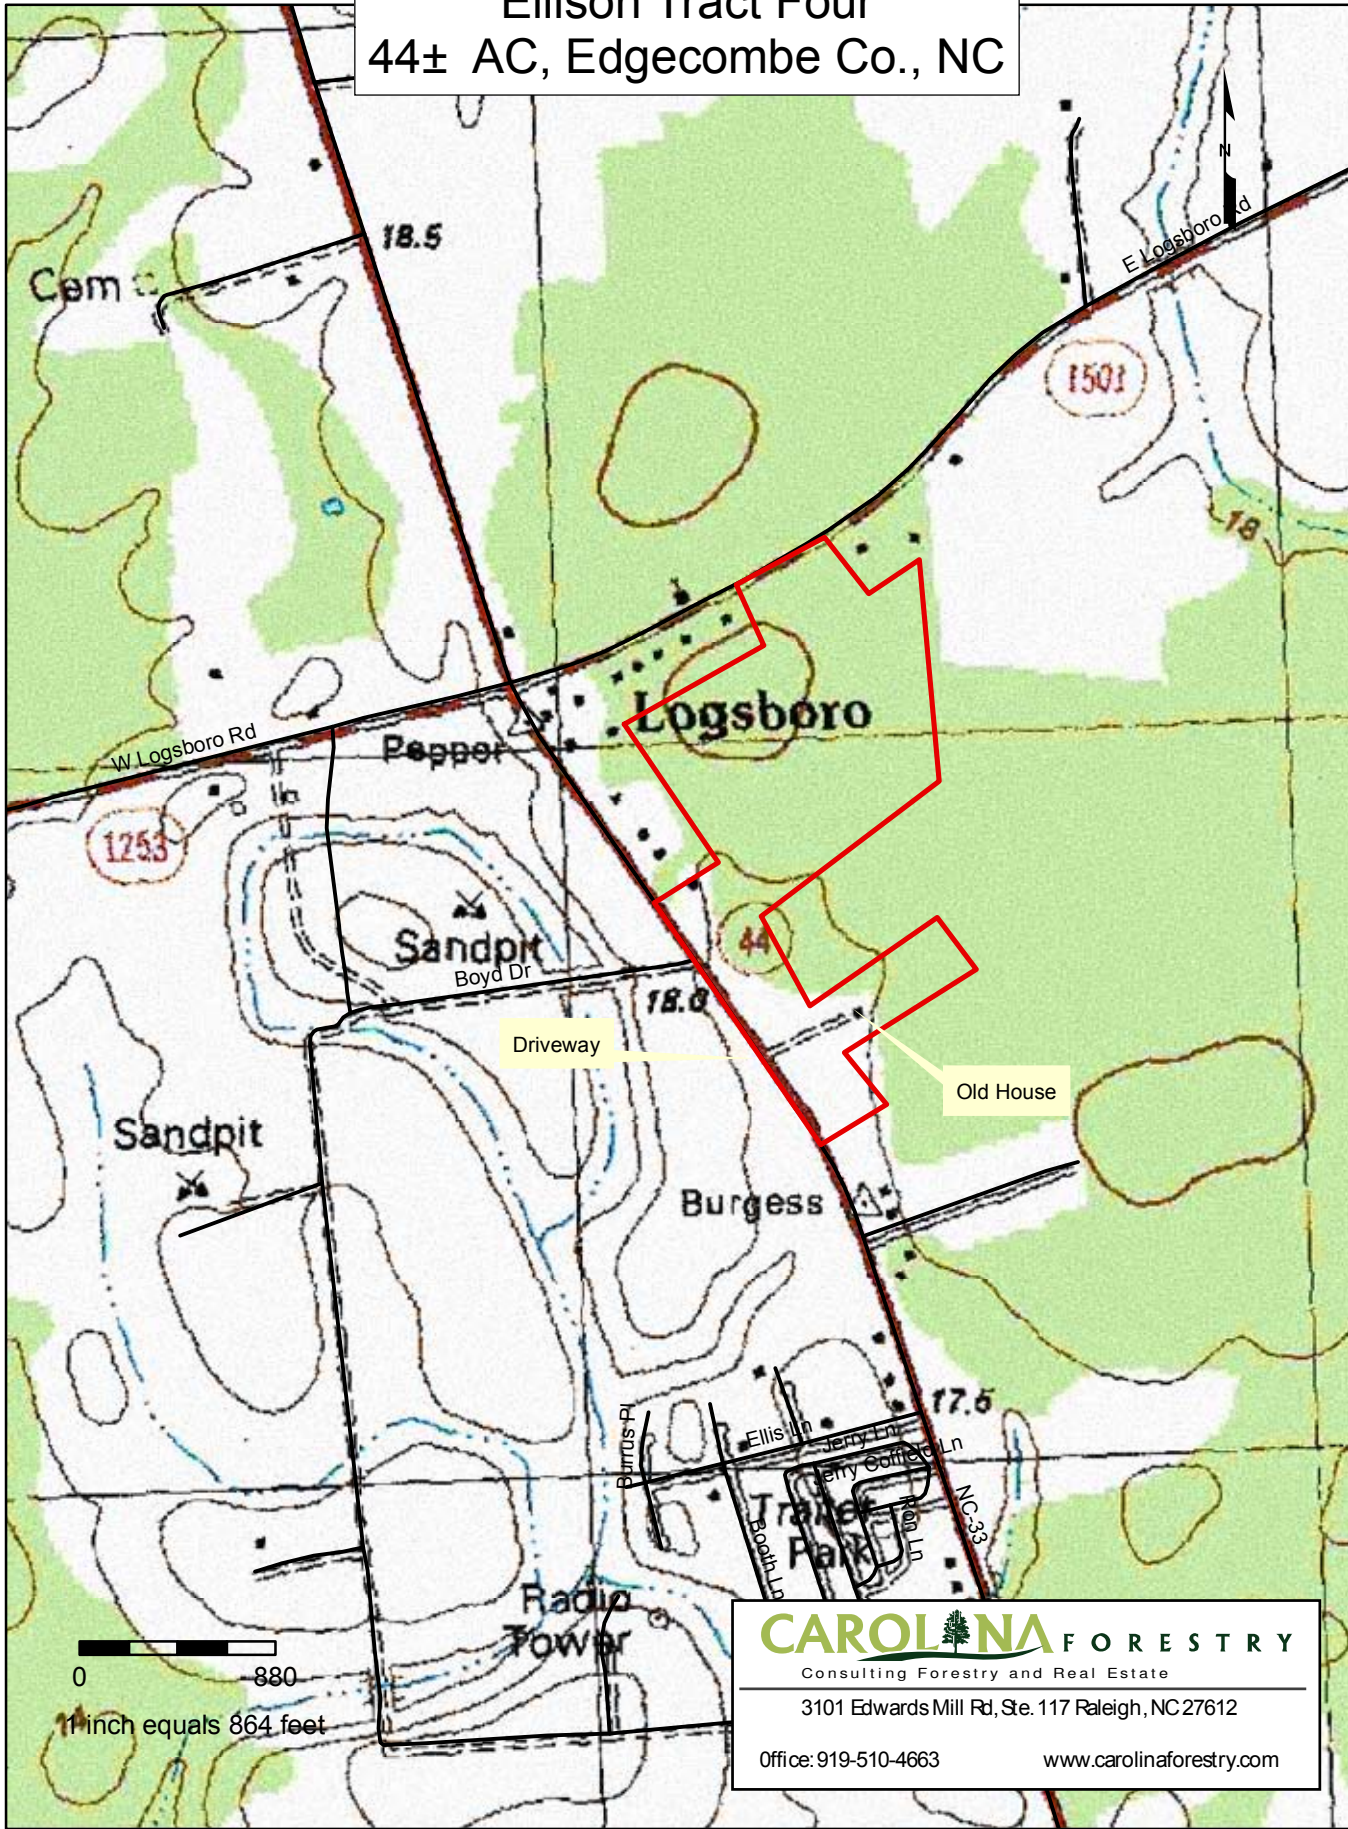

Ellison Tract Four
44± AC, Edgecombe Co., NC

CAROLINA FORESTRY
Consulting Forestry and Real Estate
3101 Edwards Mill Rd, Ste. 117 Raleigh, NC 27612
Office: 919-510-4663 www.carolinaforestry.com