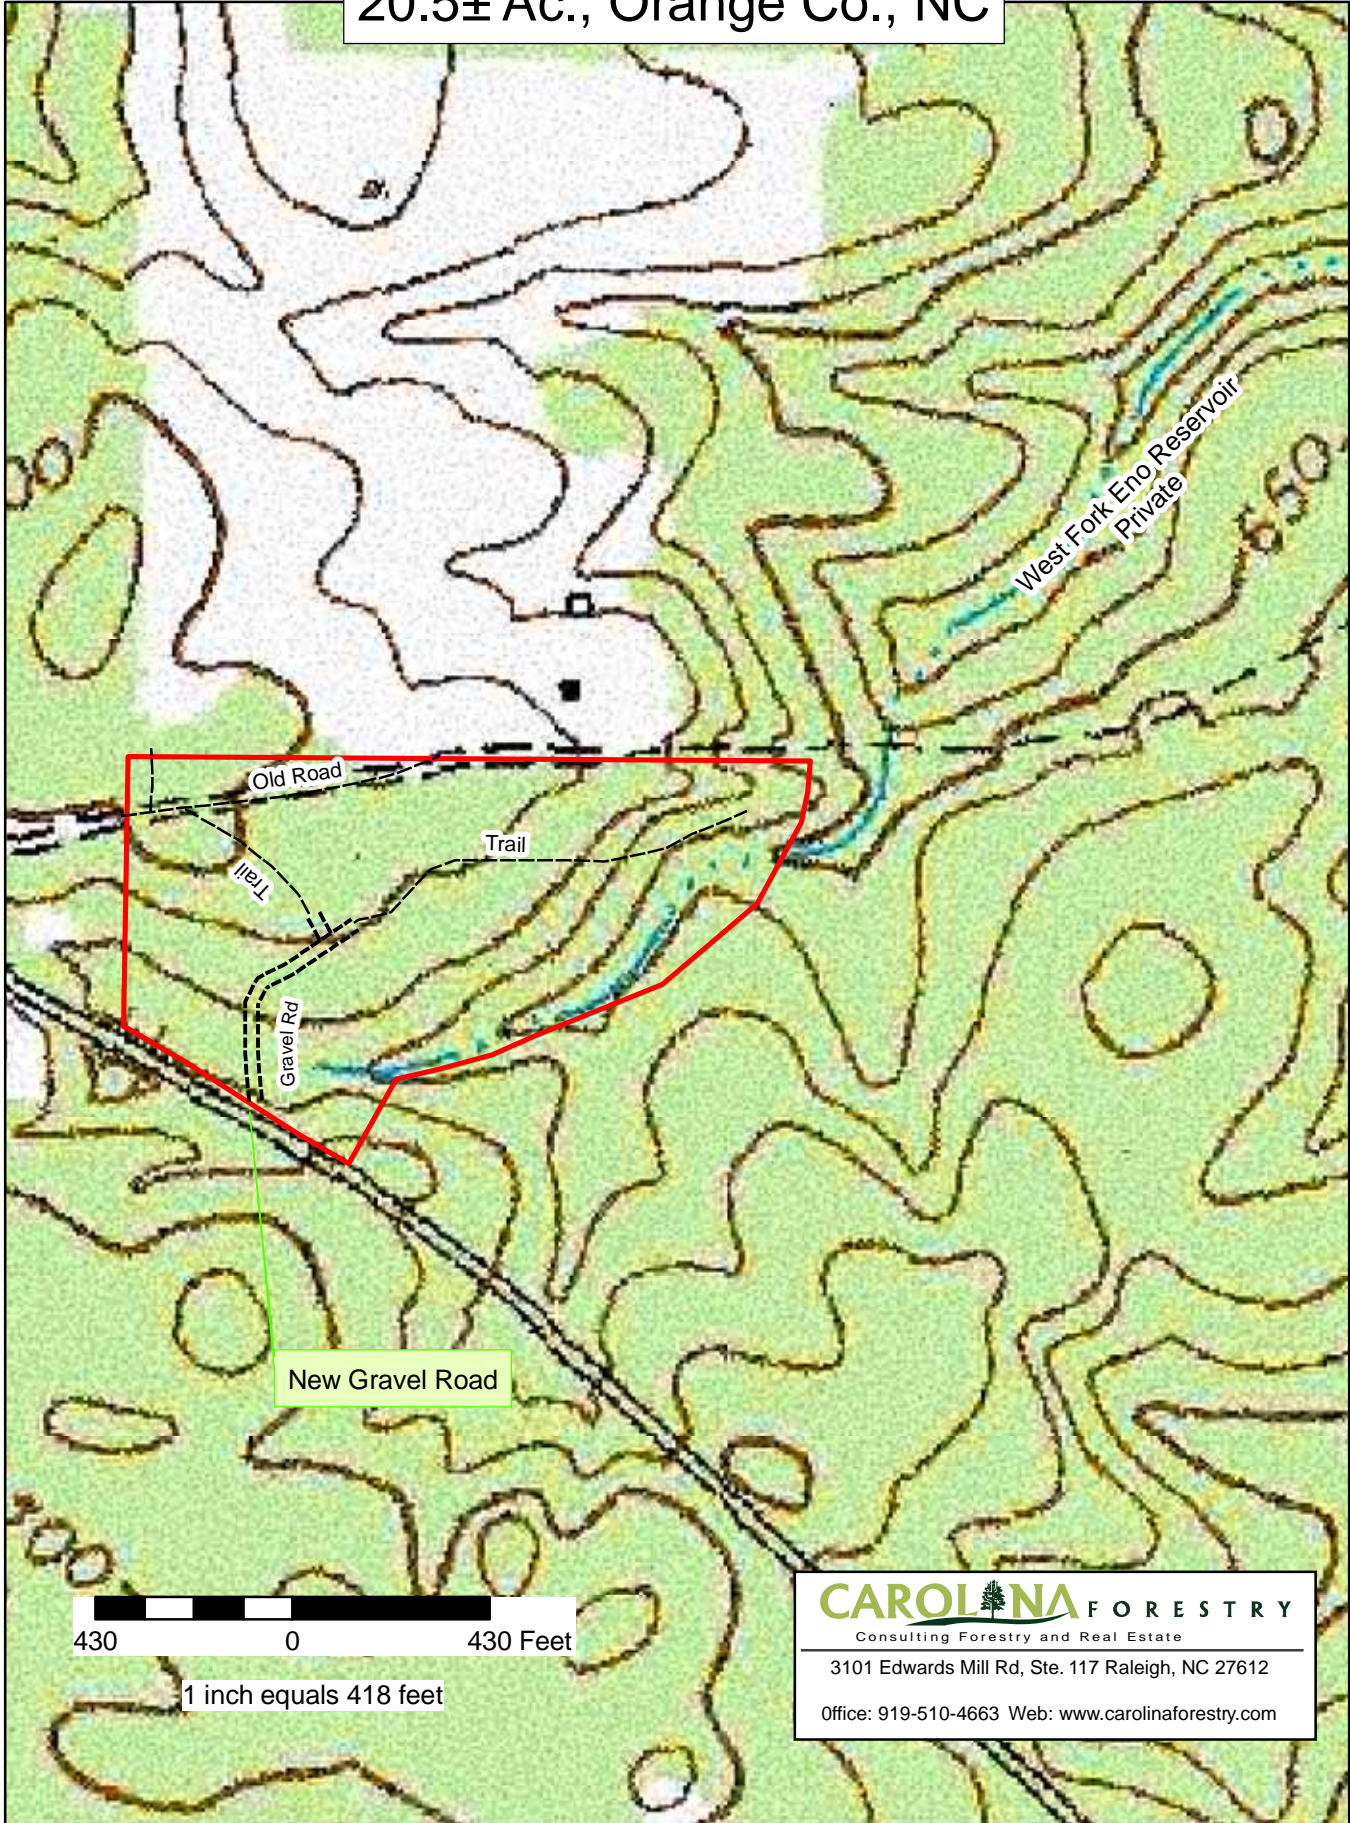

Oak Ridge
20.5± Ac., Orange Co., NC

430 0 430 Feet

1 inch equals 418 feet

CAROLINA FORESTRY
Consulting Forestry and Real Estate
3101 Edwards Mill Rd, Ste. 117 Raleigh, NC 27612
Office: 919-510-4663 Web: www.carolinaforestry.com