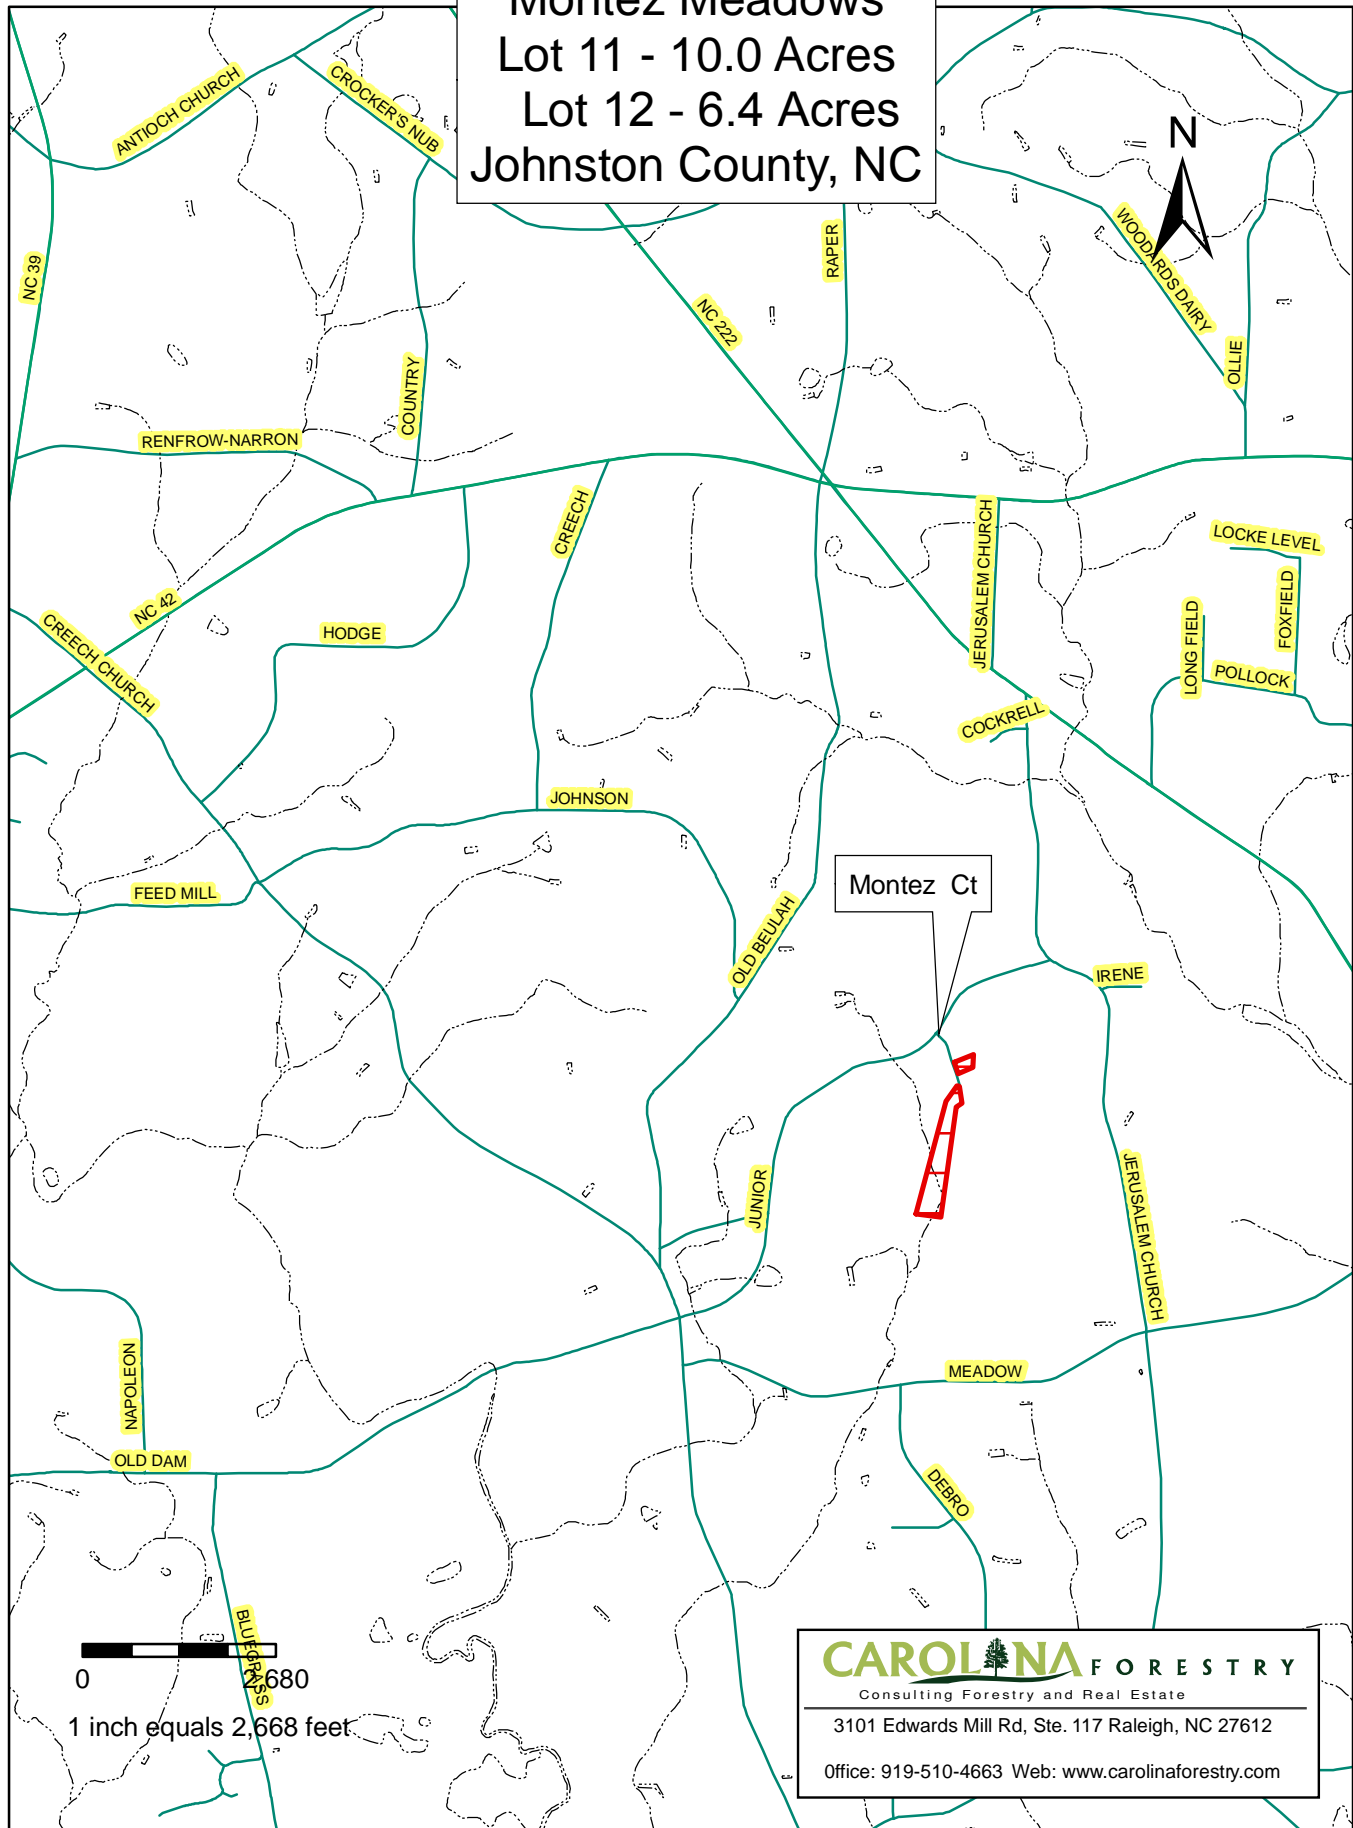

Montez Meadows
Lot 11 - 10.0 Acres
Lot 12 - 6.4 Acres
Johnston County, NC

CAROLINA FORESTRY
Consulting Forestry and Real Estate
3101 Edwards Mill Rd, Ste. 117 Raleigh, NC 27612
Office: 919-510-4663 Web: www.carolinaforestry.com