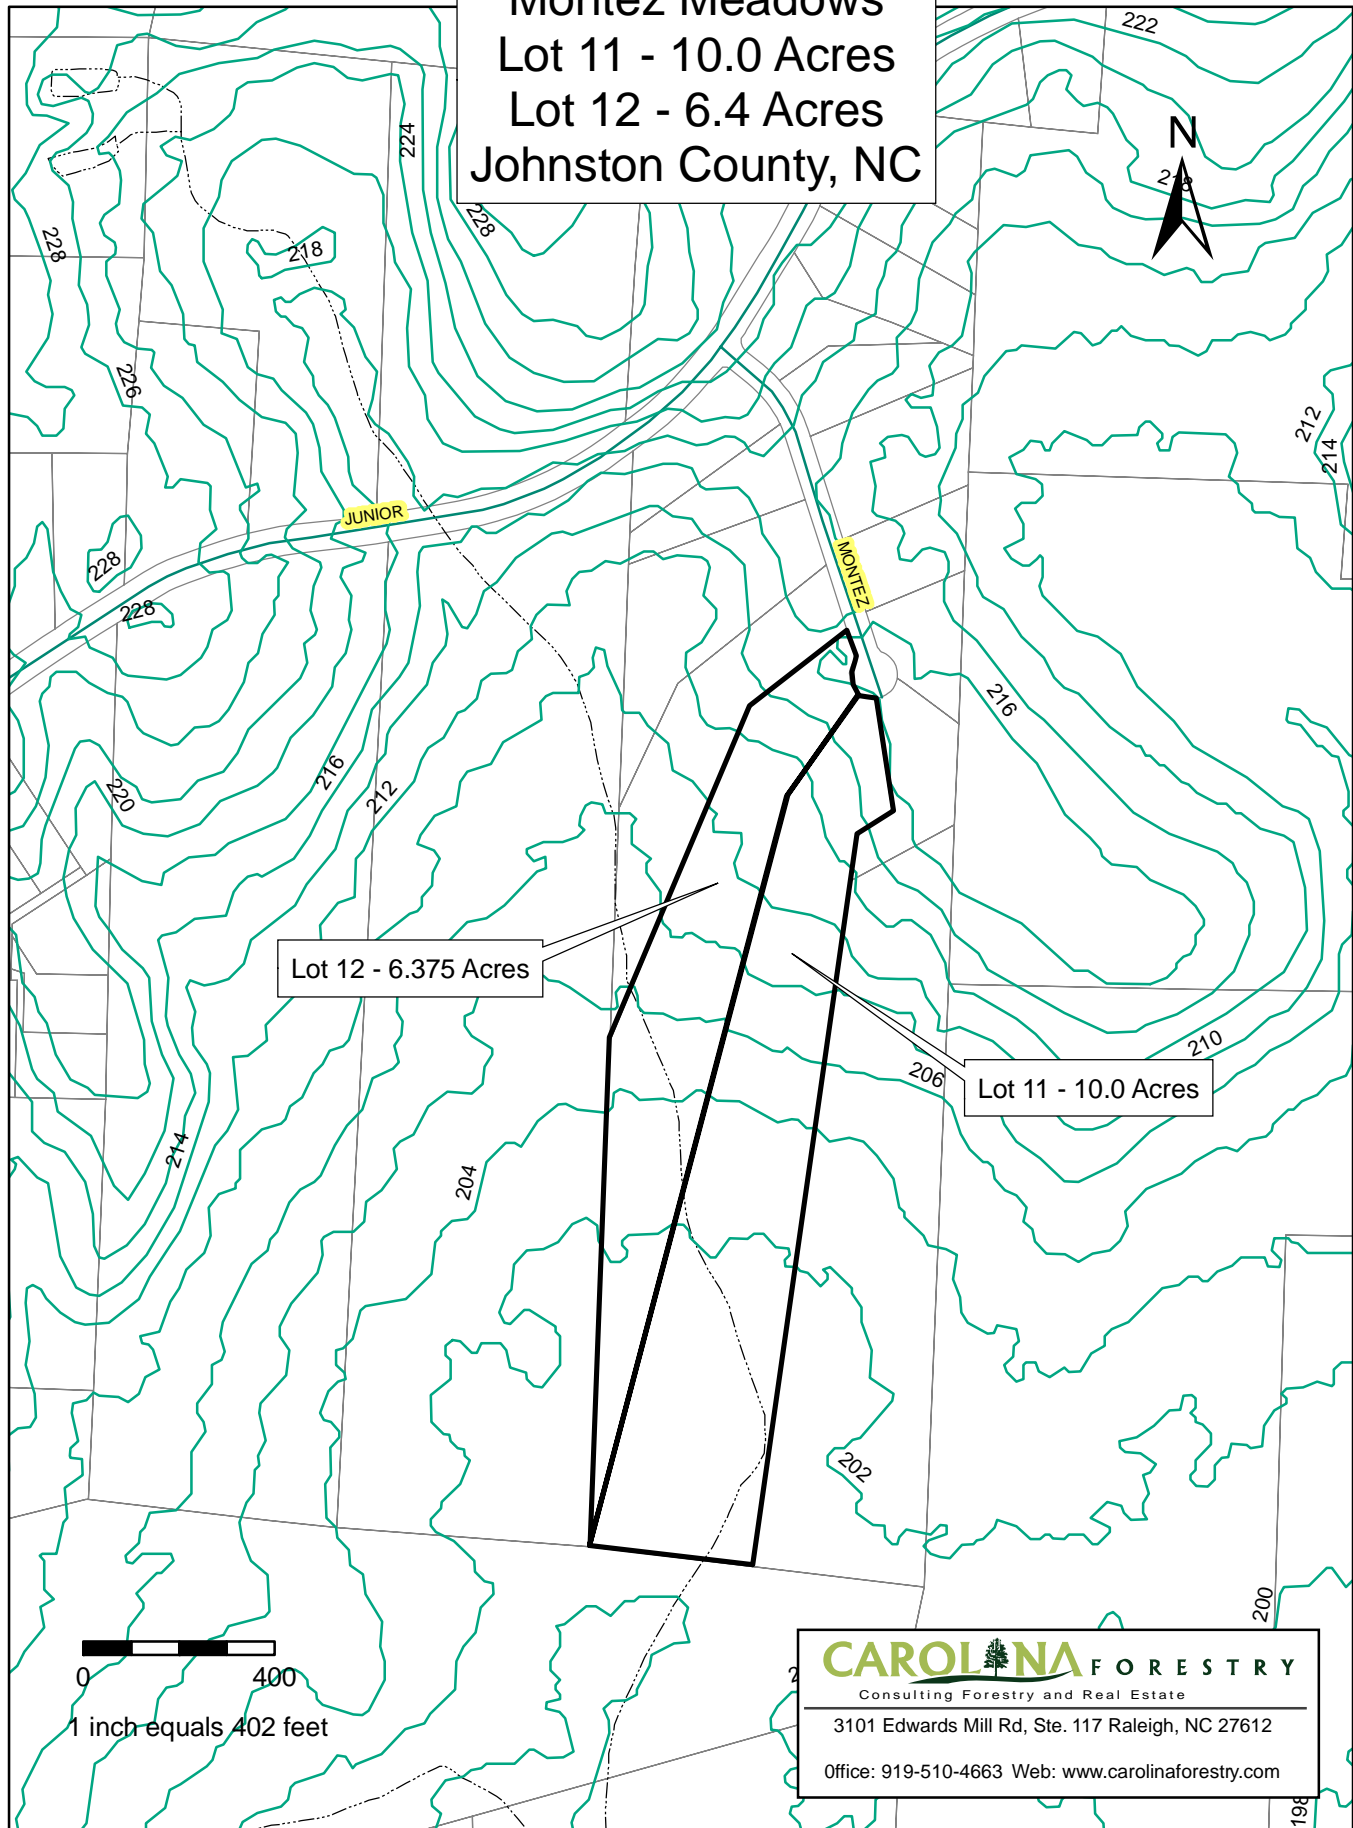

Montez Meadows  
Lot 11 - 10.0 Acres  
Lot 12 - 6.4 Acres  
Johnston County, NC

Lot 12 - 6.375 Acres

Lot 11 - 10.0 Acres

0 400  
1 inch equals 402 feet

**CAROLINA FORESTRY**  
Consulting Forestry and Real Estate  
3101 Edwards Mill Rd, Ste. 117 Raleigh, NC 27612  
Office: 919-510-4663 Web: [www.carolinaforestry.com](http://www.carolinaforestry.com)