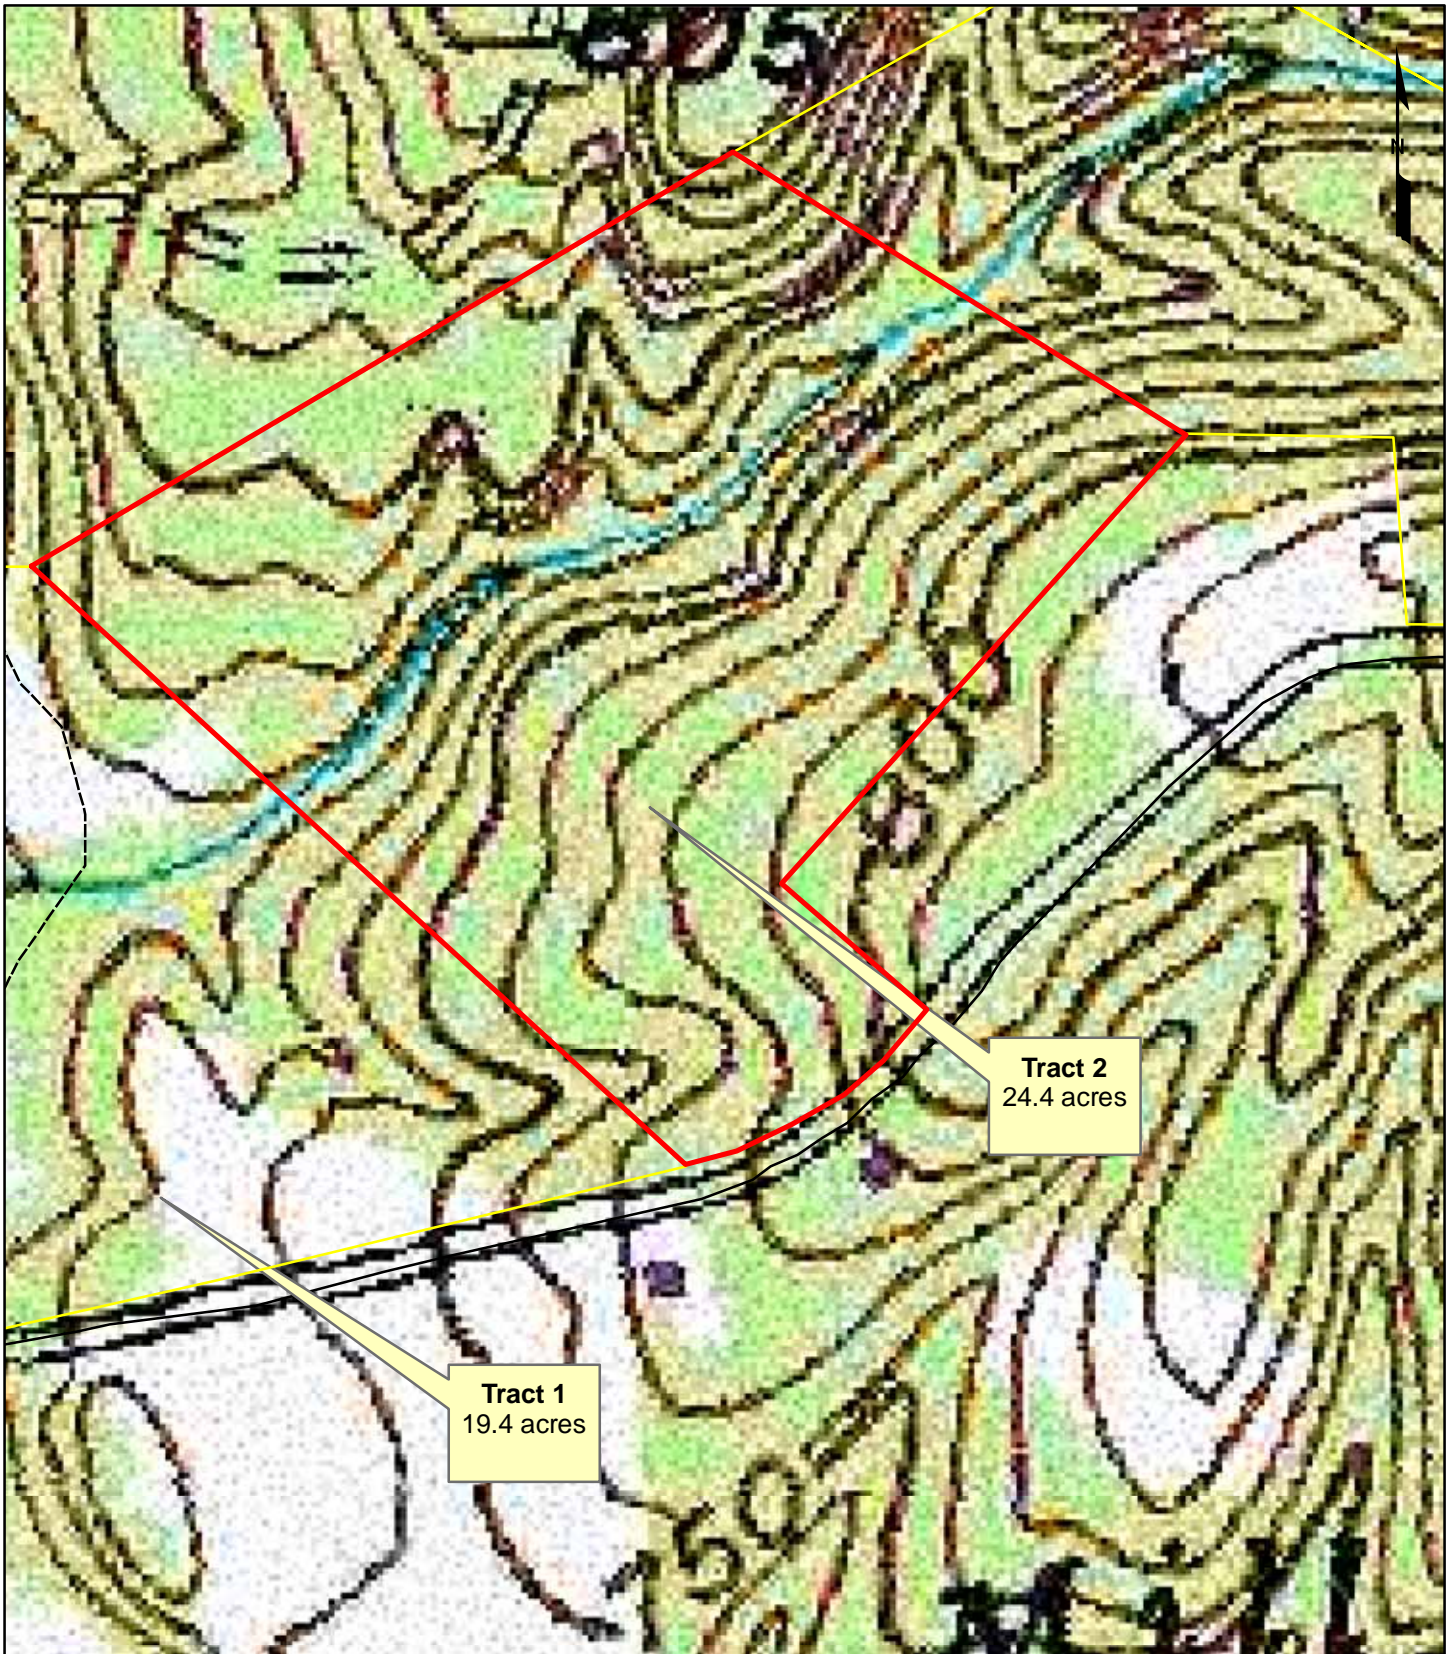

Tract 2
24.4 acres

Tract 1
19.4 acres

Name: Tellefsen/Goldston
 Total Acres: 6 to 87
 County: Forsyth
 Date: 11/05/08

Dirt Road: 
 Path: 
 Stream: 
 Scale: 1 inch equals 234 feet

CAROLINA FORESTRY
 Consulting Forestry and Real Estate

Name: Tellefsen/Goldston
 Total Acres: 6 to 87
 County: Forsyth
 Date: 11/05/08

Dirt Road: 
 Path: 
 Stream: 
 Scale: 1 inch equals 254 feet

CAROLINA FORESTRY
 Consulting Forestry and Real Estate

3101 Edwards Mill Rd, Ste. 117 Raleigh, NC 27612