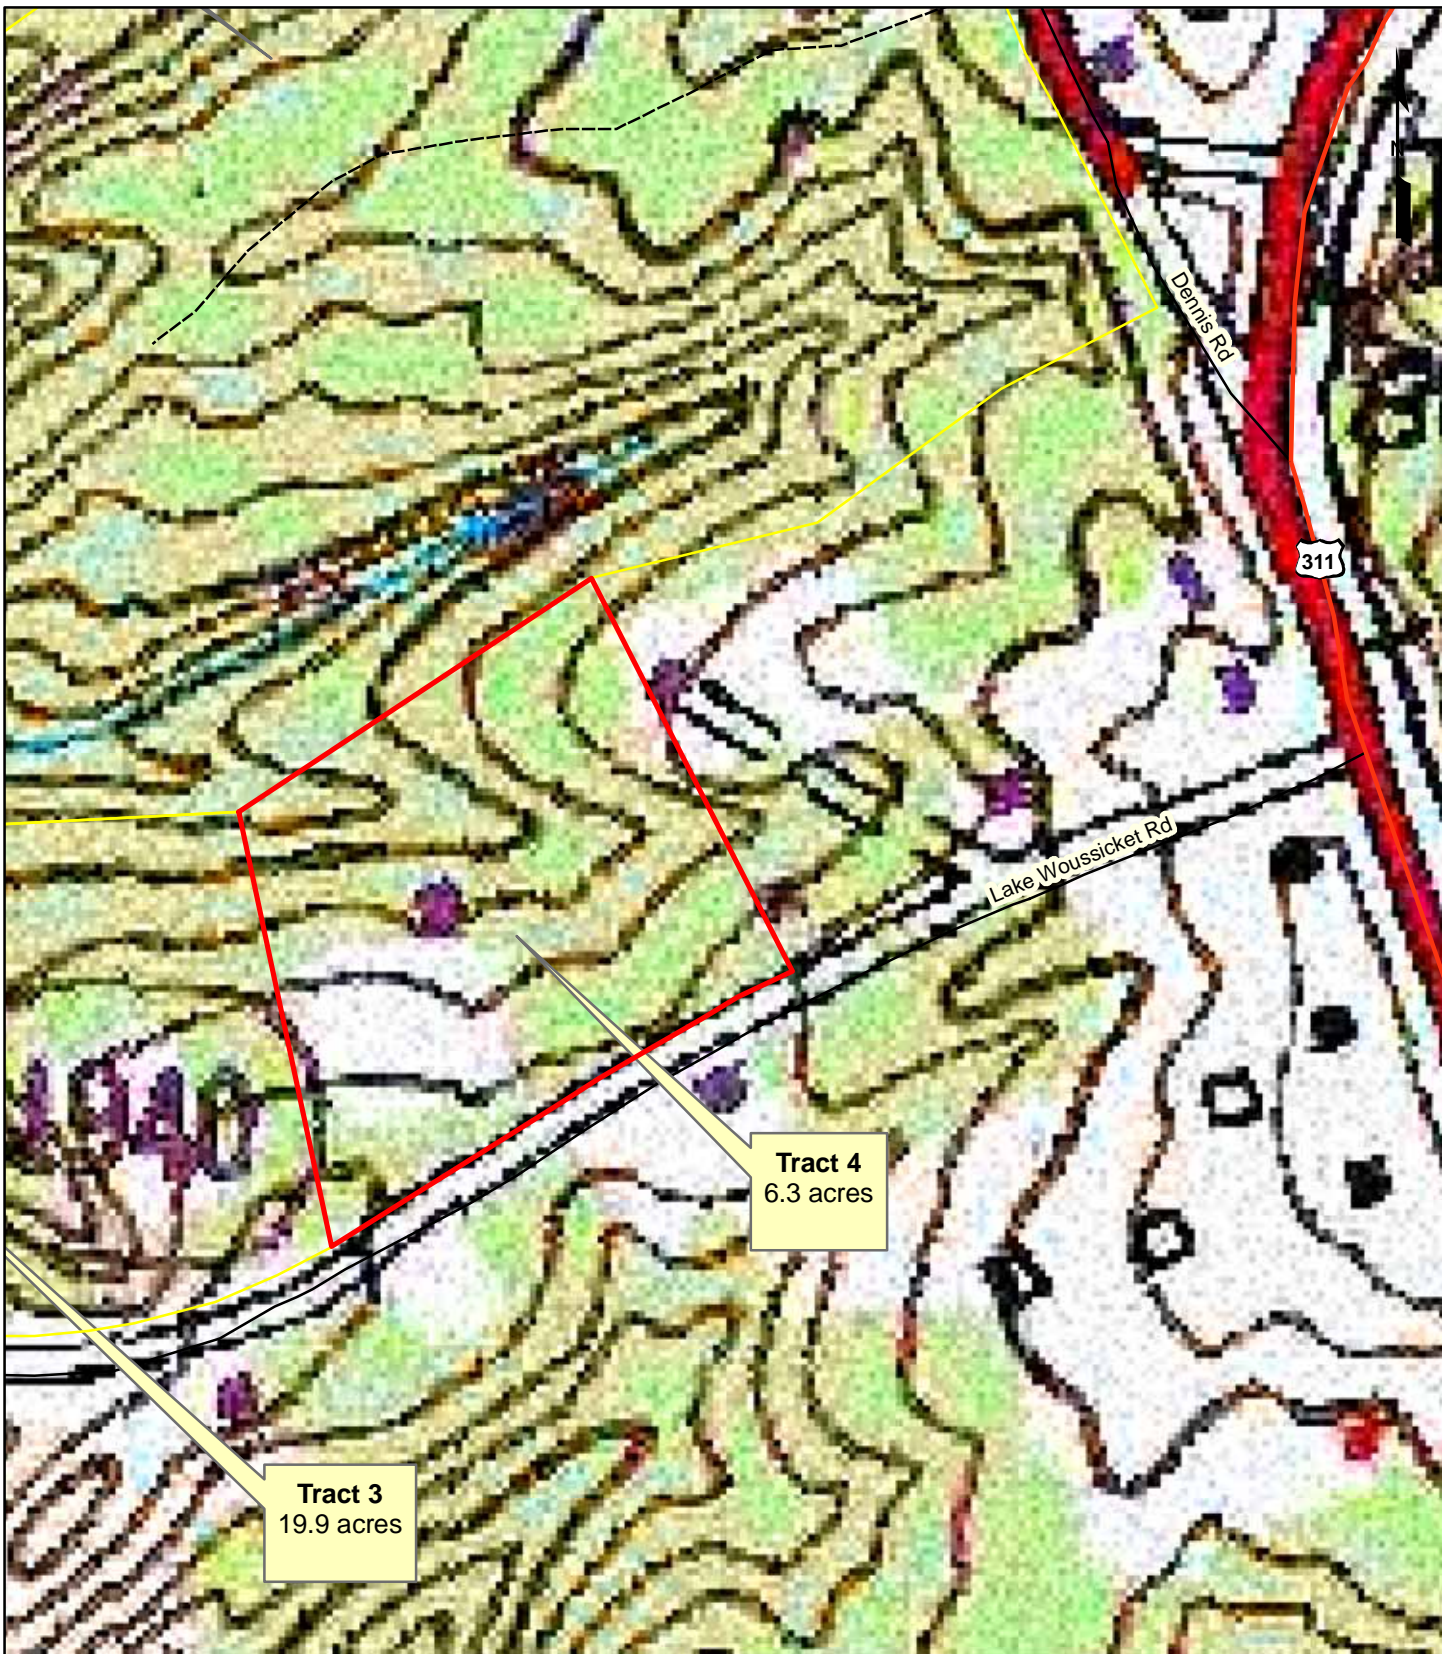

Name: Tellefsen/Goldston
 Total Acres: 6 to 87
 County: Forsyth
 Date: 11/05/08

Dirt Road: 
 Path: 
 Stream: 
 Scale: 1 inch equals 226 feet

CAROLINA FORESTRY
 Consulting Forestry and Real Estate
 3101 Edwards Mill Rd, Ste. 117 Raleigh, NC 27612
 Office: 919-510-4663 Web: www.carolinaforestry.com

Disclaimer: Boundary lines drawn from county tax maps and should be considered approximate. This is not a survey.

Name: Tellefsen/Goldston
 Total Acres: 6 to 87
 County: Forsyth
 Date: 11/05/08

Dirt Road: =====
 Path: -----
 Stream: ----->>>
 Scale: 1 inch equals 226 feet