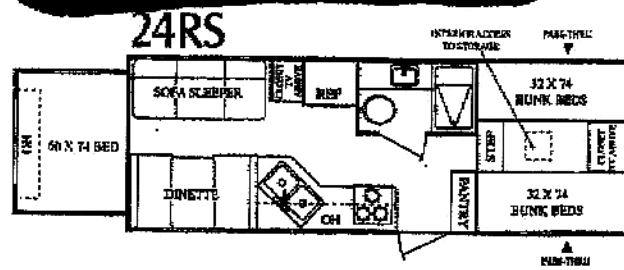

Hornet 290RL Fifth Wheel in the 15' scheme, also shown on the cover of...

HORNET LITE STANDARD FEATURES

13.5 roof A/C • Bed lifters • Microwave • Foam mattress • 6-gallon G/E water heater with DSI • Bath skylight • Pin-up light at dinette (N/A 24RS) • Tub surround • Triple bunk beds (24FL only) • Enclosed and heated fresh water tank • AM-FM/CD stereo • Dual 30-lb. LP bottles with cover and auto change • Wallpaper border • Ultralube axles • Double bowl kitchen sink • Awning • Folding range cover • Hitch light • Oak drawer fronts • EZ glider entry step • Mini-blinds • White, radius clar ring windows • High-rise kitchen faucet • Rubber roof • Raised oak cabinet doors [uppers] • Electric slide mechanism [25FL only] • Oak framed cabinet doors [tongue and groove] • .024 gauge Mesa metal exterior • Lumbercore cabinet stiles (screwed together) • Drip rails and downspouts • 3-burner range with oven • Pass-thru storage • Headboard & bedspread • TV antenna & cable TV hookup

	21FL	24QL	24FL	24RS	25FL
GVWR	6100	5900	6100	7480	6200
GROSS DRY WEIGHT	4080	4630	4850	5380	4900
CARRYING CAPACITY	2020	1270	1450	2100	1300
HITCH (AS WEIGHED)	500	380	570	480	640
EXT. LENGTH	23' 1"	25' 9"	25' 2"	26' 2"	25' 7"
FRESH WATER (GAL.)	45	45	45	45	45
WASTE WATER (GAL.)	25	25	25	25	25
GREY WATER (GAL.)	25	25	40	50	50
HEIGHT W/AIR COND.	9' 8"	9' 8"	9' 8"	9' 8"	9' 8"
TIRE SIZE	205/75D15C	205/75D15C	205/75D15C	205/75D15C	205/75D15C
AWNING SIZE	16'	16'	16'	16'	16'