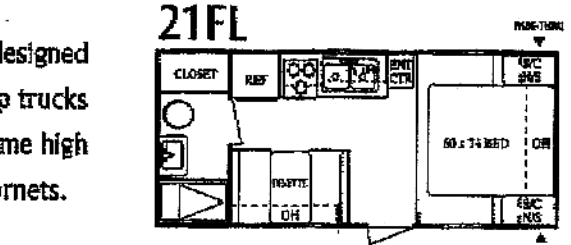

Hornet 290RL Fifth Wheel in the 15' scheme, also shown on the cover of...

HORNET LITE STANDARD FEATURES

13.5 roof A/C • Bed lifters • Microwave • Foam mattress • 6-gallon G/E water heater with DSI • Bath skylight • Pin-up light at dinette (N/A 24RS) • Tub surround • Triple bunk beds (24FL only) • Enclosed and heated fresh water tank • AM-FM/CD stereo • Dual 30-lb. LP bottles with cover and auto change • Wallpaper border • Ultralube axles • Double bowl kitchen sink • Awning • Folding range cover • Hitch light • Oak drawer fronts • EZ glider entry step • Mini-blinds • White, radius clar ring windows • High-rise kitchen faucet • Rubber roof • Raised oak cabinet doors [uppers] • Electric slide mechanism [25FL only] • Oak framed cabinet doors [tongue and groove] • .024 gauge Mesa metal exterior • Lumbercore cabinet stiles (screwed together) • Drip rails and downspouts • 3-burner range with oven • Pass-thru storage • Headboard & bedspread • TV antenna & cable TV hookup

	21FL	24QL	24FL	24RS	25FL
GVWR	6100	5900	6100	7480	6200
GROSS DRY WEIGHT	4080	4630	4850	5380	4900
CARRYING CAPACITY	2020	1270	1450	2100	1300
HITCH (AS WEIGHED)	500	380	570	480	640
EXT. LENGTH	23' 1"	25' 9"	25' 2"	26' 2"	25' 7"
FRESH WATER (GAL.)	45	45	45	45	45
WASTE WATER (GAL.)	25	25	25	25	25
GREY WATER (GAL.)	25	25	40	50	50
HEIGHT W/AIR COND.	9' 8"	9' 8"	9' 8"	9' 8"	9' 8"
TIRE SIZE	205/75D15C	205/75D15C	205/75D15C	205/75D15C	205/75D15C
AWNING SIZE	16'	16'	16'	16'	16'