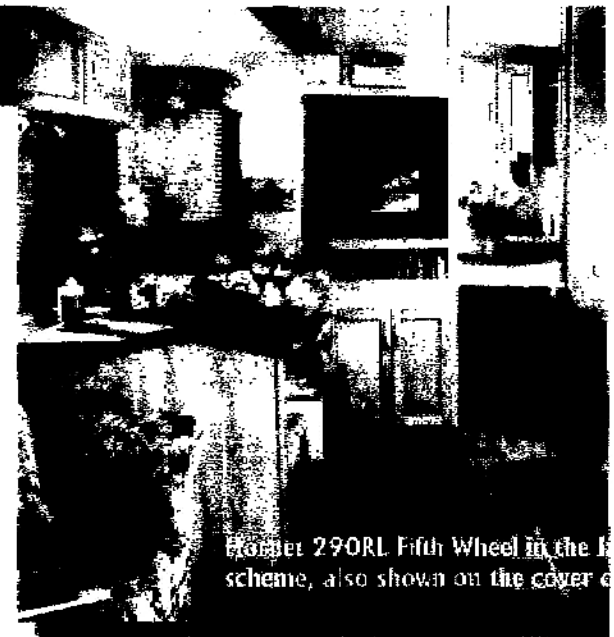

Hornet Lite, the easy-to-tow choice, has been designed especially for towing by today's half-ton pick-up trucks and most SUVs. Hornet Lite is built with the same high standards of construction used on regular Hornets.

Hornet 290RL Fifth Wheel in the 15' scheme, also shown on the cover of...

HORNET LITE STANDARD FEATURES

13.5 roof A/C • Bed lifters • Microwave • Foam mattress • 6-gallon G/E water heater with DSI • Bath skylight • Pin-up light at dinette (N/A 24RS) • Tub surround • Triple bunk beds (24FL only) • Enclosed and heated fresh water tank • AM-FM/CD stereo • Dual 30-lb. LP bottles with cover and auto change • Wallpaper border • Ultralube axles • Double bowl kitchen sink • Awning • Folding range cover • Hitch light • Oak drawer fronts • EZ glider entry step • Mini-blinds • White, radius clar ring windows • High-rise kitchen faucet • Rubber roof • Raised oak cabinet doors [uppers] • Electric slide mechanism [25FL only] • Oak framed cabinet doors [tongue and groove] • .024 gauge Mesa metal exterior • Lumbercore cabinet stiles (screwed together) • Drip rails and downspouts • 3-burner range with oven • Pass-thru storage • Headboard & bedspread • TV antenna & cable TV hookup