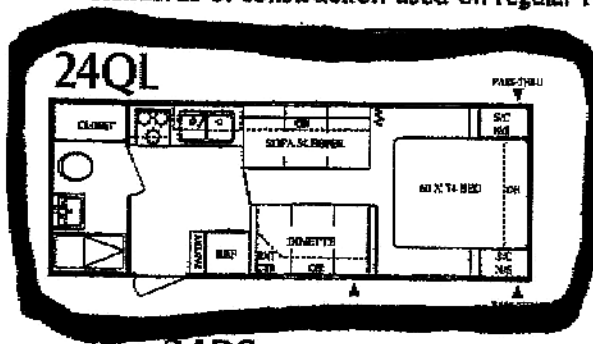

Hornet 290RL Fifth Wheel in the 15' scheme, also shown on the cover of...

HORNET LITE STANDARD FEATURES

13.5 roof A/C • Bed lifters • Microwave • Foam mattress • 6-gallon G/E water heater with DSI • Bath skylight • Pin-up light at dinette (N/A 24RS) • Tub surround • Triple bunk beds (24FL only) • Enclosed and heated fresh water tank • AM-FM/CD stereo • Dual 30-lb. LP bottles with cover and auto change • Wallpaper border • Ultralube axles • Double bowl kitchen sink • Awning • Folding range cover • Hitch light • Oak drawer fronts • EZ glider entry step • Mini-blinds • White, radius clar ring windows • High-rise kitchen faucet • Rubber roof • Raised oak cabinet doors [uppers] • Electric slide mechanism [25FL only] • Oak framed cabinet doors [tongue and groove] • .024 gauge Mesa metal exterior • Lumbercore cabinet stiles (screwed together) • Drip rails and downspouts • 3-burner range with oven • Pass-thru storage • Headboard & bedspread • TV antenna & cable TV hookup

	21FL	24QL	24FL	24RS	25FL
GVWR	6100	5900	6100	7480	6200
GROSS DRY WEIGHT	4080	4630	4850	5380	4900
CARRYING CAPACITY	2020	1270	1450	2100	1300
HITCH (AS WEIGHED)	500	380	570	480	640
EXT. LENGTH	23' 1"	25' 9"	25' 2"	26' 2"	25' 7"
FRESH WATER (GAL.)	45	45	45	45	45
WASTE WATER (GAL.)	25	25	25	25	25
GREY WATER (GAL.)	25	25	40	50	50
HEIGHT W/AIR COND.	9' 8"	9' 8"	9' 8"	9' 8"	9' 8"
TIRE SIZE	205/75D15C	205/75D15C	205/75D15C	205/75D15C	205/75D15C
AWNING SIZE	16'	16'	16'	16'	16'