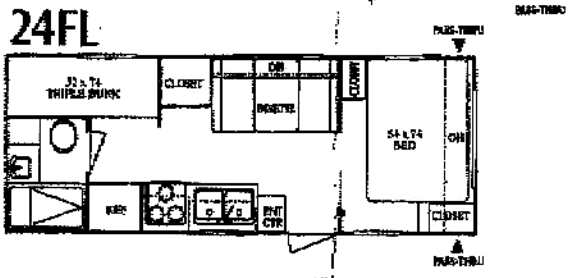

Hornet 290RL Fifth Wheel in the 15' scheme, also shown on the cover of...

HORNET LITE STANDARD FEATURES

13.5 roof A/C • Bed lifters • Microwave • Foam mattress • 6-gallon G/E water heater with DSI • Bath skylight • Pin-up light at dinette (N/A 24RS) • Tub surround • Triple bunk beds (24FL only) • Enclosed and heated fresh water tank • AM-FM/CD stereo • Dual 30-lb. LP bottles with cover and auto change • Wallpaper border • Ultralube axles • Double bowl kitchen sink • Awning • Folding range cover • Hitch light • Oak drawer fronts • EZ glider entry step • Mini-blinds • White, radius clar ring windows • High-rise kitchen faucet • Rubber roof • Raised oak cabinet doors [uppers] • Electric slide mechanism [25FL only] • Oak framed cabinet doors [tongue and groove] • .024 gauge Mesa metal exterior • Lumbercore cabinet stiles (screwed together) • Drip rails and downspouts • 3-burner range with oven • Pass-thru storage • Headboard & bedspread • TV antenna & cable TV hookup

	21FL	24QL	24FL	24RS	25FL
GVWR	6100	5900	6100	7480	6200
GROSS DRY WEIGHT	4080	4630	4850	5380	4900
CARRYING CAPACITY	2020	1270	1450	2100	1300
HITCH (AS WEIGHED)	500	380	570	480	640
EXT. LENGTH	23' 1"	25' 9"	25' 2"	26' 2"	25' 7"
FRESH WATER (GAL.)	45	45	45	45	45
WASTE WATER (GAL.)	25	25	25	25	25
GREY WATER (GAL.)	25	25	40	50	50
HEIGHT W/AIR COND.	9' 8"	9' 8"	9' 8"	9' 8"	9' 8"
TIRE SIZE	205/75D15C	205/75D15C	205/75D15C	205/75D15C	205/75D15C
AWNING SIZE	16'	16'	16'	16'	16'