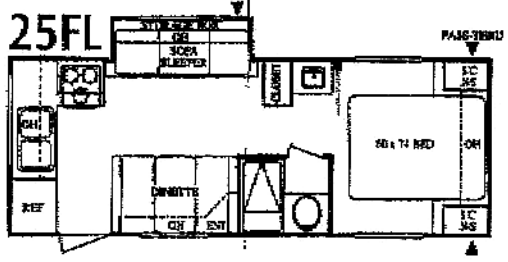

Hornet 290RL Fifth Wheel in the 15' scheme, also shown on the cover of...

HORNET LITE STANDARD FEATURES

13.5 roof A/C • Bed lifters • Microwave • Foam mattress • 6-gallon G/E water heater with DSI • Bath skylight • Pin-up light at dinette (N/A 24RS) • Tub surround • Triple bunk beds (24FL only) • Enclosed and heated fresh water tank • AM-FM/CD stereo • Dual 30-lb. LP bottles with cover and auto change • Wallpaper border • Ultralube axles • Double bowl kitchen sink • Awning • Folding range cover • Hitch light • Oak drawer fronts • EZ glider entry step • Mini-blinds • White, radius clar ring windows • High-rise kitchen faucet • Rubber roof • Raised oak cabinet doors [uppers] • Electric slide mechanism [25FL only] • Oak framed cabinet doors [tongue and groove] • .024 gauge Mesa metal exterior • Lumbercore cabinet stiles (screwed together) • Drip rails and downspouts • 3-burner range with oven • Pass-thru storage • Headboard & bedspread • TV antenna & cable TV hookup

	21FL	24QL	24FL	24RS	25FL
GVWR	6100	5900	6100	7480	6200
GROSS DRY WEIGHT	4080	4630	4850	5380	4900
CARRYING CAPACITY	2020	1270	1450	2100	1300
HITCH (AS WEIGHED)	500	380	570	480	640
EXT. LENGTH	23' 1"	25' 9"	25' 2"	26' 2"	25' 7"
FRESH WATER (GAL.)	45	45	45	45	45
WASTE WATER (GAL.)	25	25	25	25	25
GREY WATER (GAL.)	25	25	40	50	50
HEIGHT W/AIR COND.	9' 8"	9' 8"	9' 8"	9' 8"	9' 8"
TIRE SIZE	205/75D15C	205/75D15C	205/75D15C	205/75D15C	205/75D15C
AWNING SIZE	16'	16'	16'	16'	16'