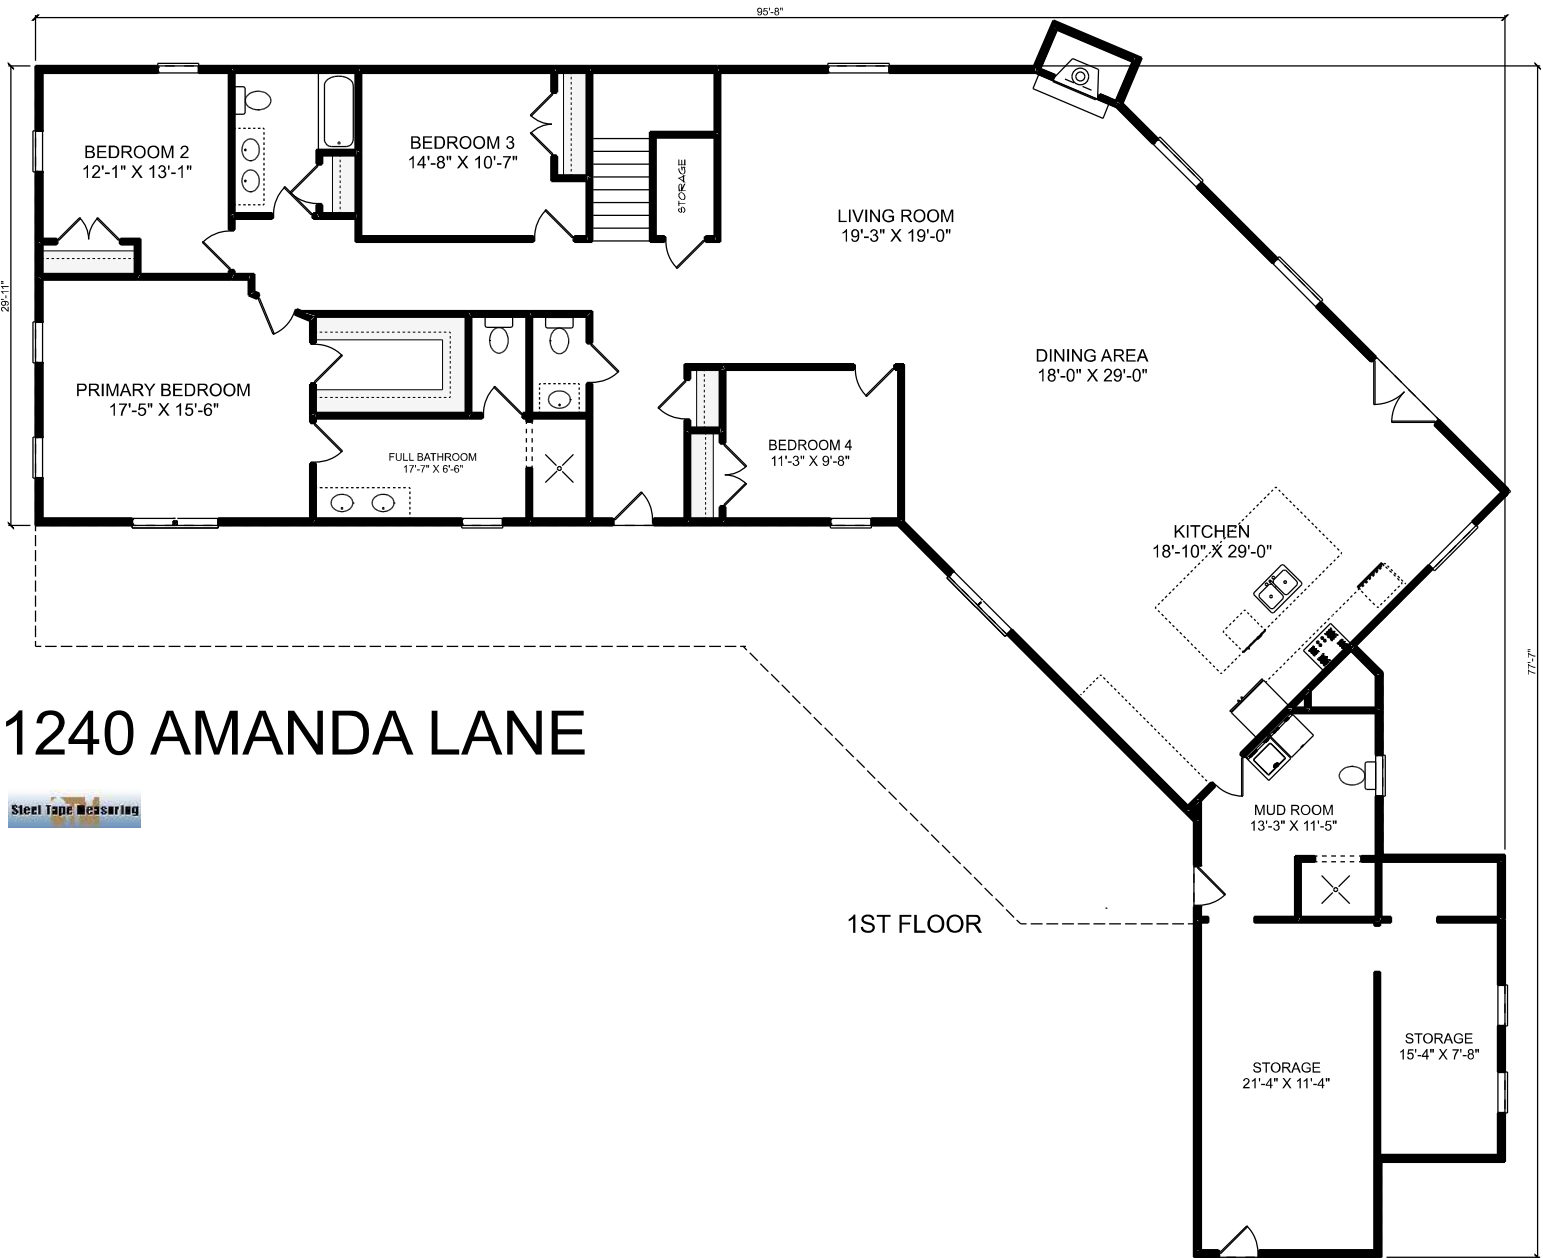

The BOLD DOTTED line represents the calculated heated area. ALL Rooms inside this shape are included. NOTE: the attic is outside this shape and not included.

2ND FLOOR

1ST FLOOR

# 1240 AMANDA LANE

HEATED LIVING SPACE  
 1ST FLOOR - 3429 sqft  
 TOTAL HEATED - 3429 sqft  
 unfinished attic - 754 sqft

All measurements are rounded to the nearest inch. This floorplan is intended for marketing brochures, room dimensions and door/window placement are for representation only.

2ND FLOOR