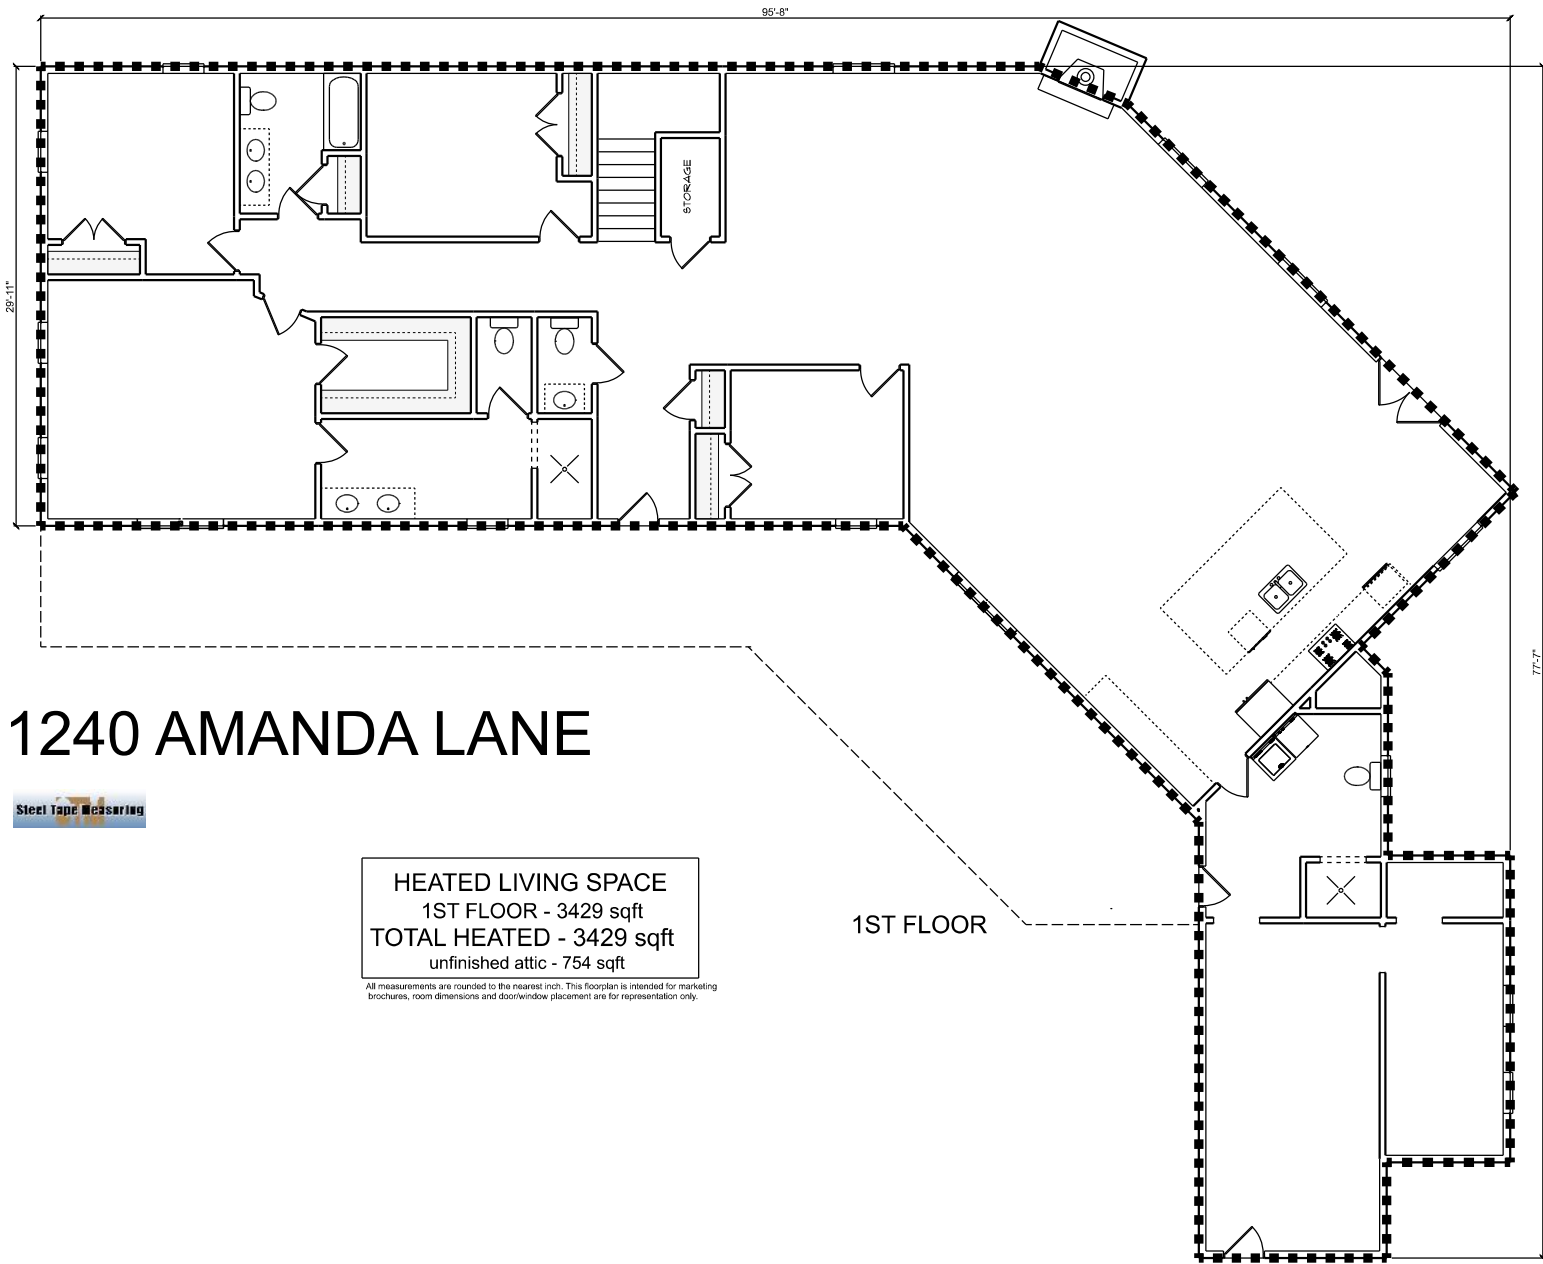

1ST FLOOR

1240 AMANDA LANE

HEATED LIVING SPACE
1ST FLOOR - 3429 sqft
TOTAL HEATED - 3429 sqft
unfinished attic - 754 sqft