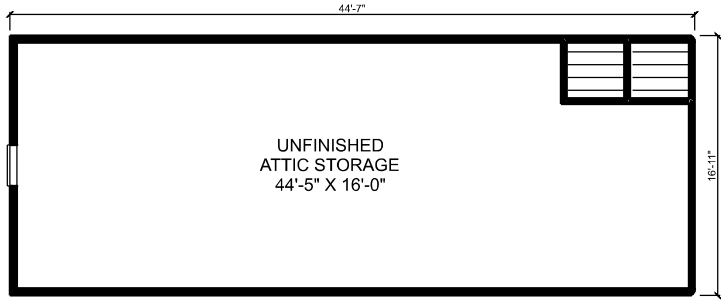

The BOLD DOTTED line represents the calculated heated area. ALL Rooms inside this shape are included. NOTE: the attic is outside this shape and not included.

2ND FLOOR

1ST FLOOR

# 1240 AMANDA LANE

HEATED LIVING SPACE  
 1ST FLOOR - 3429 sqft  
 TOTAL HEATED - 3429 sqft  
 unfinished attic - 754 sqft

All measurements are rounded to the nearest inch. This floorplan is intended for marketing brochures, room dimensions and door/window placement are for representation only.

2ND FLOOR