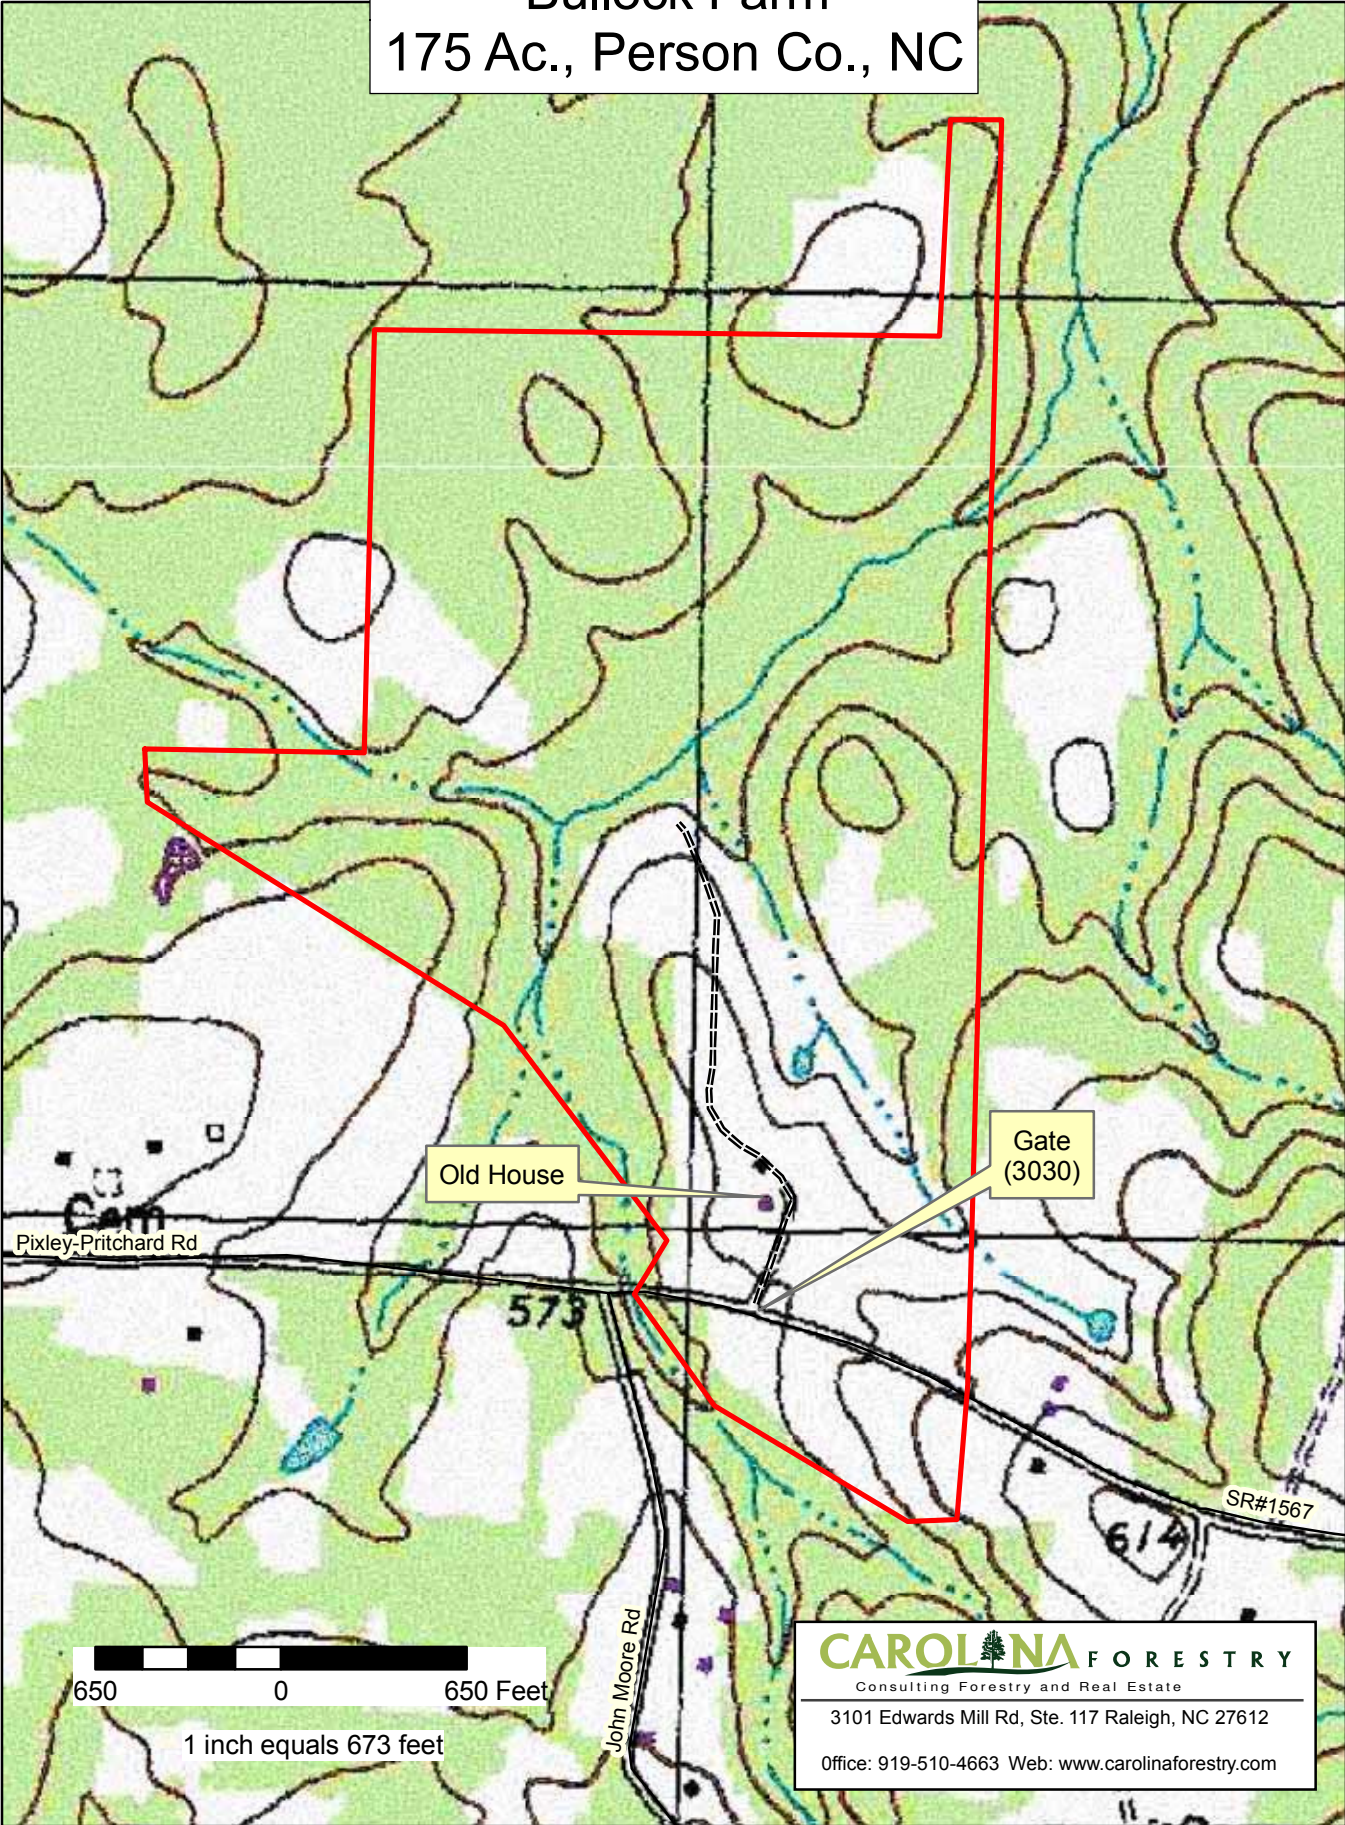

Bullock Farm  
175 Ac., Person Co., NC

Old House

Gate  
(3030)

Pixley-Pritchard Rd

573

SR#1567

614

John Moore Rd

650 0 650 Feet

1 inch equals 673 feet

**CAROLINA FORESTRY**  
Consulting Forestry and Real Estate  
3101 Edwards Mill Rd, Ste. 117 Raleigh, NC 27612  
Office: 919-510-4663 Web: [www.carolinaforestry.com](http://www.carolinaforestry.com)