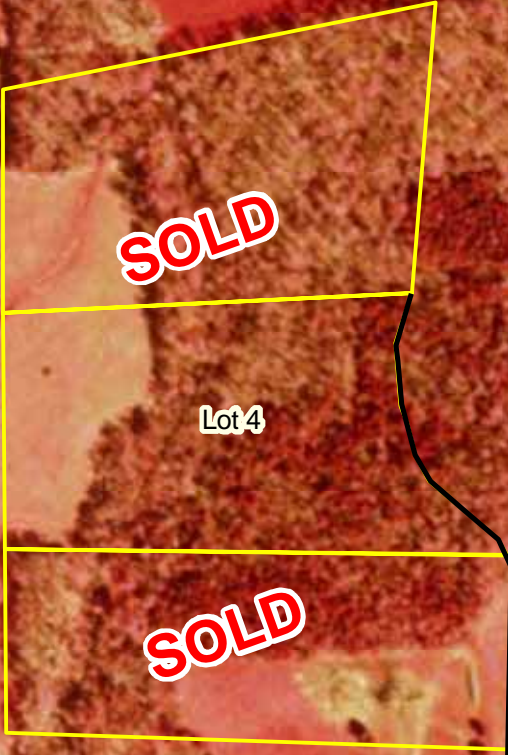

Spring Meadows
3 10±Acre Lots
Orange Co., NC

CAROLINA FORESTRY
Consulting Forestry and Real Estate
3101 Edwards Mill Rd, Ste. 117 Raleigh, NC 27612
Office: 919-510-4663 Web: www.carolinaforestry.com